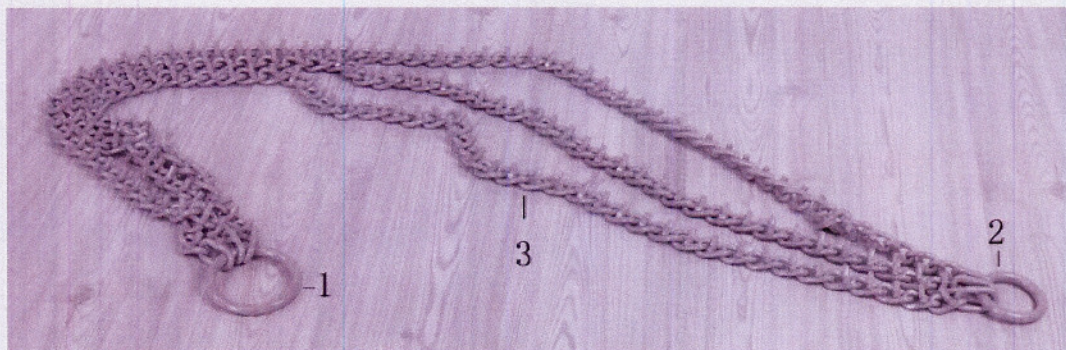

Important Safety Information
Read and understand all safety precautions and instructions before use.

The Clump Grubber HD is designed for outdoor use. Check the Clump Grubber HD before each and every use for signs of wear. Do Not use if damaged or not working properly. The Clump Grubber HD is designed for use on shallow rooted trees and brush. Functionality can vary by root system/tree type, soil type, and ground condition. The Clump Grubber HD is not to be used on people or pets.
For use with ATV & UTV

INSTRUCTIONS

1. Wrap the Clump Grubber HD around the shrub or clump of trees to be extracted with the No Slip Grip Teeth on the chains facing towards the shrub or clump being extracted.
2. Place the small loop (BG19-02) through the big loop (BG19-01). Cinch the chain through the loop 180 degrees from where you are pulling. This will allow the ring to tighten over the links as far as possible for the best grip.
3. Hook the Grubber Tugger Chain Xtreme (Model BG-12) to the small loop (BG19-02) and attach the other end of the chain to your ATV or UTV.
4. Slowly drive forward extracting the shrub or clump. **DO NOT JERK CHAIN.**
5. Remove the Clump Grubber HD by backing up to put some slack in the chain. Detach the chain from the Clump Grubber HD.
6. Pull the small loop (BG19-02) back through the large loop (BG19-01).

Product is warranted against manufacturer defects. BAC Industries, Inc will not accept any returns without prior authorization.

PARTS DESCRIPTION

Ref. #	Qty	Part #	Description
1	1	BG19-01	Big loop 3-1/2" I.D.
2	1	BG19-02	Small loop 2-1/2" I.D.
3	3	BG19-01	Chain 6 feet