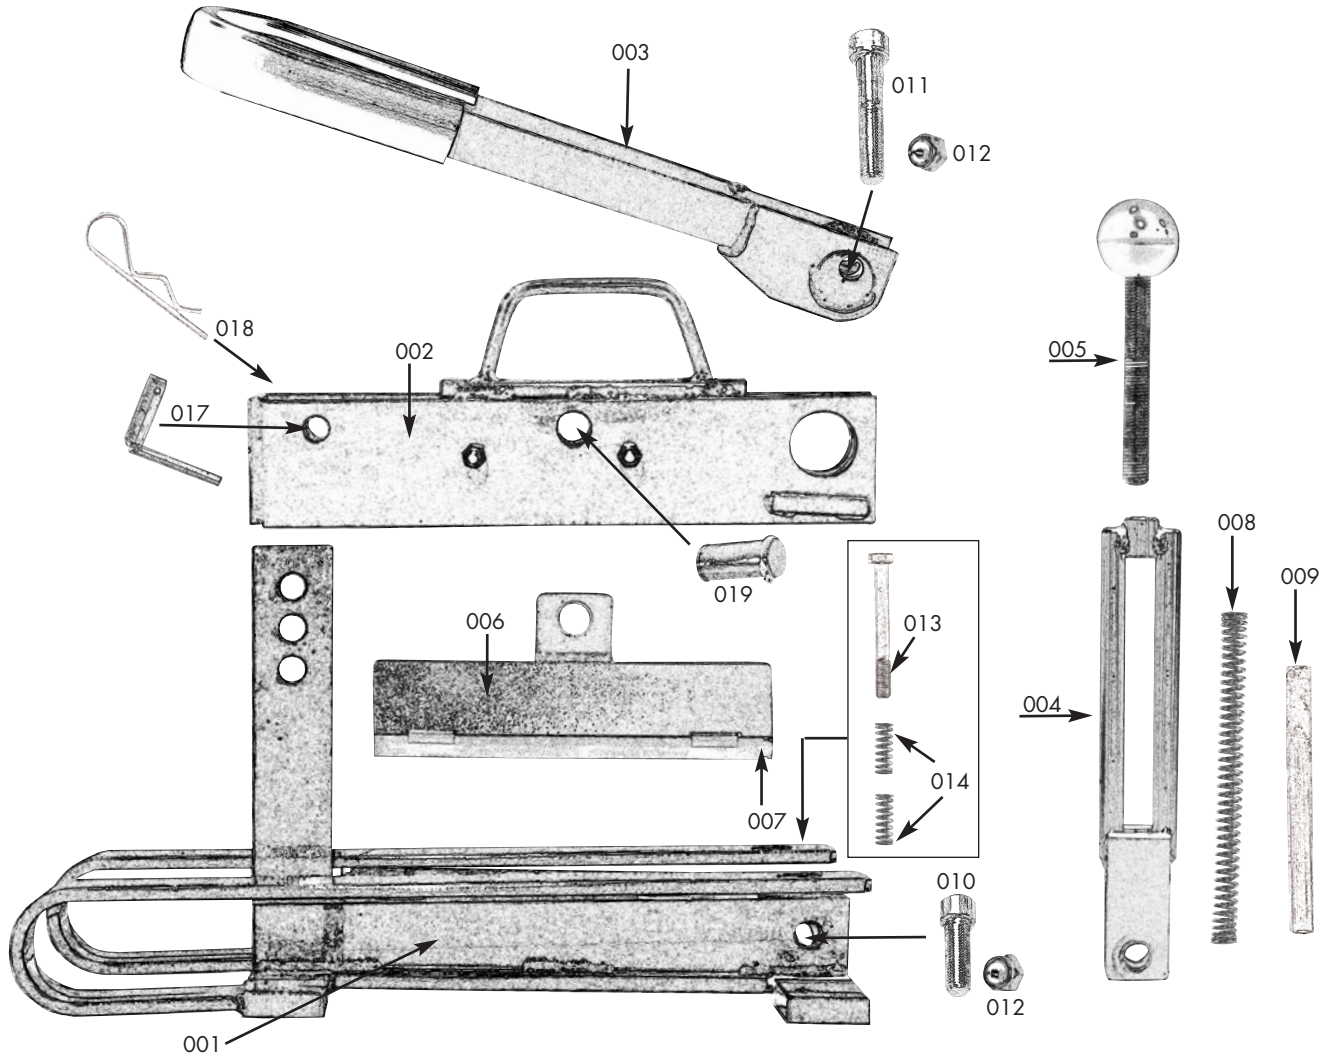

11-590

Bon's Paver & Brick Buster

Parts List

Ref #	Key #	Part #	Detail	Qty/Unit	Ref #	Key #	Part #	Detail	Qty/Unit
11-590	001	50-660	Bottom Base	1	11-590	012	50-670	Lock Nut 5/8"	2
11-590	002	50-661	Top Throat Assembly w/ Carry Handle	1	11-590	013	50-671	Hex Bolt 5/16" x 3 1/8"	2
11-590	003	50-662	Splitter Handle	1	11-590	014	50-672	Base Spring 1/2" x 1 3/8"	4
11-590	004	50-663	Front Height Adjustment	1	11-590	015	50-673	Hex Bolt 5/16" x 1 5/8"	2
11-590	005	50-664	Tension Knob	1	11-590	016	50-674	Lock Nut 5/16"	2
11-590	006	50-665	Top Blade Asbly w/ Blade Clamp	1	11-590	017	50-675	Back Height Adjustment Pin	1
11-590	007	11-548	Blade	2	11-590	018	50-676	Hairpin Cotter Pin	1
11-590	008	50-666	Front Adjustment Spring	1	11-590	019	50-677	Blade Hinge Pin	1
11-590	009	50-667	Steel Rod 3/8" x 5 5/16"	1	11-590	020	50-678	Snap Rings for Blade Hinge Pin	2
11-590	010	50-668	Allen Bolt 5/8" x 3 1/2"	1	11-590	021	50-679	Felt Bushing for Handle	2
11-590	011	50-669	Allen Bolt 5/8" x 5"	1	11-590	022	50-680	Felt Bushing for Front Height Adj.	2