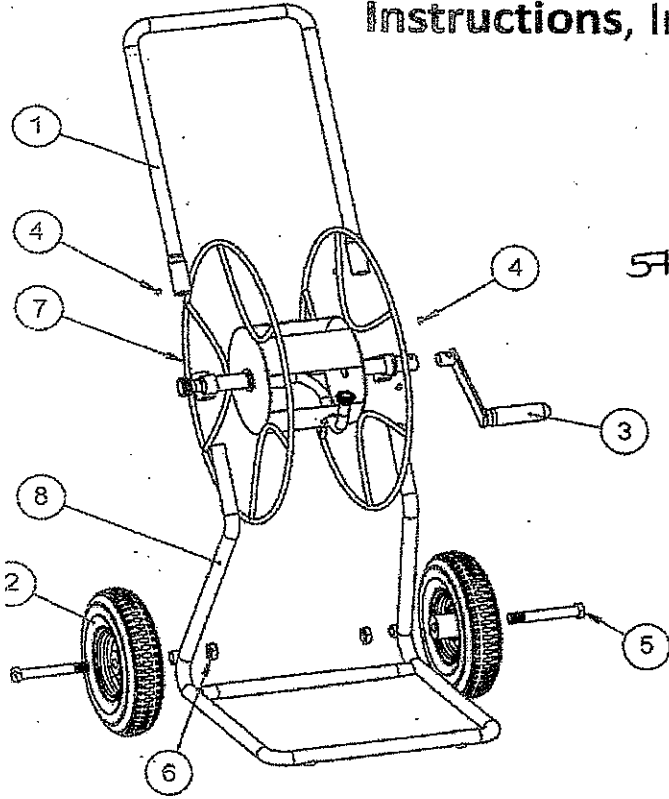

**Model HT-2EZ – 2 Wheel Hose Truck Assembly**  
**Instructions, Instrucciones, Instructions**

ITEM	PART NUMBER AND DESCRIPTION	QTY.
1	45-1008-01 Frame Handle	1
2	BV 6100040 Tires & Wheels	2
3	45-1006-01 Crank Handle Sub-Assy	1
4	45-1006-01 Crank Handle Sub-Assy	1
5	BV 5702057 Axle Bolt	2
6	45-5701009 Axle Nut	2
7	45-1007-01 Reel Sub Assy	1
8	45-1002-01 Bottom Frame Sub Assy	1

5702057

**Step 1**

**Step 3**

**Step 2**

**Step 4**