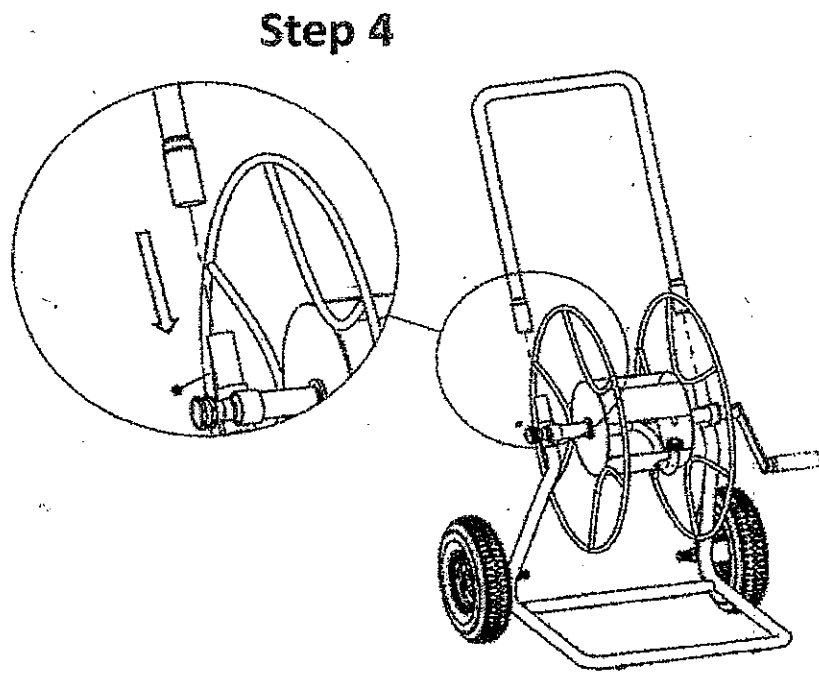

**Model HT-2EZ – 2 Wheel Hose Truck Assembly**  
**Instructions, Instrucciones, Instructions**

ITEM	PART NUMBER AND DESCRIPTION	QTY.
1	45-1008-01 Frame Handle	1
2	BV 6100040 Tires & Wheels	2
3	45-1006-01 Crank Handle Sub-Assy	1
4	45-1006-01 Crank Handle Sub-Assy	1
5	BV 5702057 Axle Bolt	2
6	45-5701009 Axle Nut	2
7	45-1007-01 Reel Sub Assy	1
8	45-1002-01 Bottom Frame Sub Assy	1

5702057

**Step 1**

**Step 3**

**Step 2**

**Step 4**