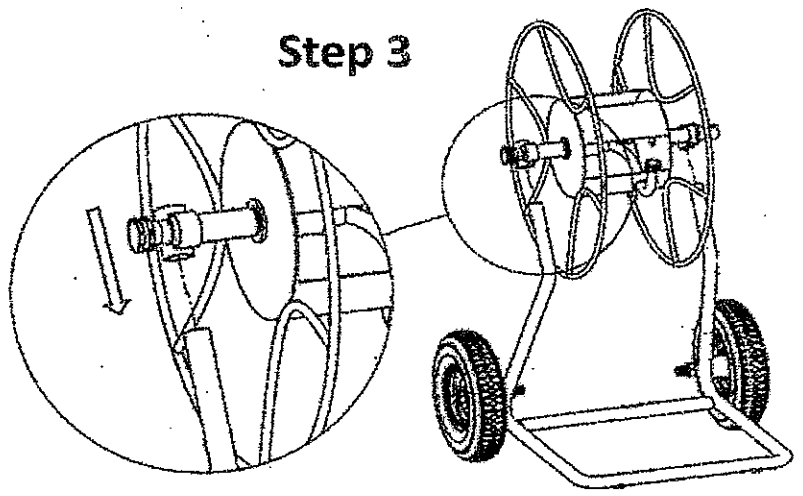

**Model HT-2EZ – 2 Wheel Hose Truck Assembly**  
**Instructions, Instrucciones, Instructions**

ITEM	PART NUMBER AND DESCRIPTION	QTY.
1	45-1008-01 Frame Handle	1
2	BV 6100040 Tires & Wheels	2
3	45-1006-01 Crank Handle Sub-Assy	1
4	45-1006-01 Crank Handle Sub-Assy	1
5	BV 5702057 Axle Bolt	2
6	45-5701009 Axle Nut	2
7	45-1007-01 Reel Sub Assy	1
8	45-1002-01 Bottom Frame Sub Assy	1

5702057

**Step 1**

**Step 3**

**Step 2**

**Step 4**