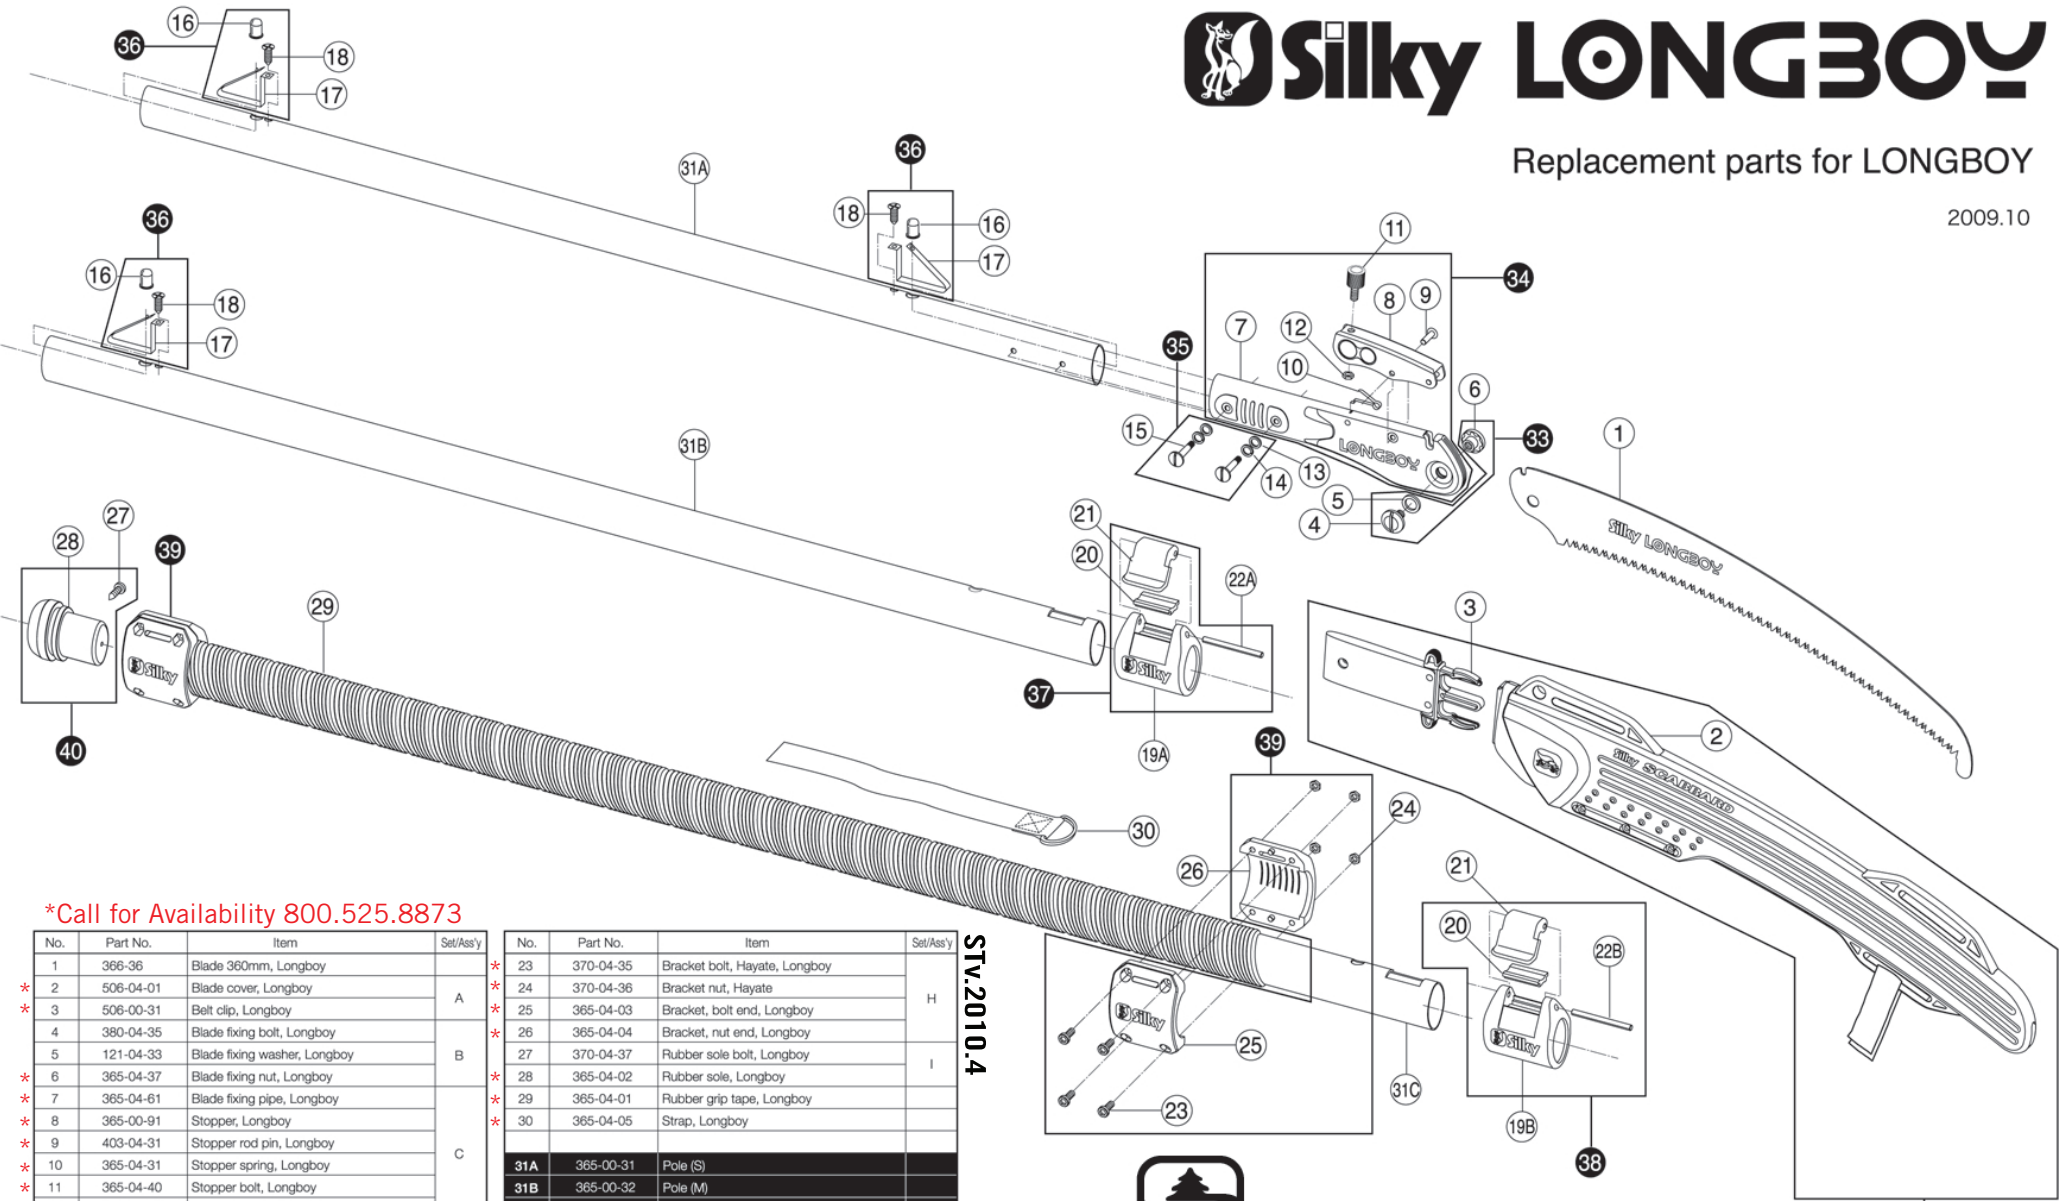

Silky LONGBOY

Replacement parts for LONGBOY

2009.10

*Call for Availability 800.525.8873

No.	Part No.	Item	Set/Ass'y
1	366-36	Blade 360mm, Longboy	*
2	506-04-01	Blade cover, Longboy	A *
3	506-00-31	Belt clip, Longboy	*
4	380-04-35	Blade fixing bolt, Longboy	*
5	121-04-33	Blade fixing washer, Longboy	B *
6	365-04-37	Blade fixing nut, Longboy	*
7	365-04-61	Blade fixing pipe, Longboy	*
8	365-00-91	Stopper, Longboy	*
9	403-04-31	Stopper rod pin, Longboy	*
10	365-04-31	Stopper spring, Longboy	C *
11	365-04-40	Stopper bolt, Longboy	*
12	365-04-33	Stopper nut, Longboy	*
13	177-04-36	Washer, Hayauchi, Hayate, Longboy	D *
14	177-04-42	Spring washer, Hayauchi, Hayate, Longboy	*
15	365-04-39	Bolt, Longboy	*
16	365-04-38	Stopper button, Longboy	*
17	370-04-76	Stopper button spring, Hayate, Longboy	E *
18	370-04-77	Spring fixing bolt, Hayate, Longboy	*
19A	365-04-21	Cramp housing (S), Longboy	F *
19B	365-04-22	Cramp housing (L), Longboy	G *
20	234-04-06	Spacer, Zubat pole saw, Longboy	F+G *
21	365-04-23	Lever, Longboy	*
22A	177-04-78	Rod pin, Hayauchi, Hayate, Longboy	F *
22B	370-04-70	Rod pin, Hayate, Longboy	G *
23	370-04-35	Bracket bolt, Hayate, Longboy	H *
24	370-04-36	Bracket nut, Hayate	*
25	365-04-03	Bracket, bolt end, Longboy	I *
26	365-04-04	Bracket, nut end, Longboy	*
27	370-04-37	Rubber sole bolt, Longboy	*
28	365-04-02	Rubber sole, Longboy	*
29	365-04-01	Rubber grip tape, Longboy	*
30	365-04-05	Strap, Longboy	*
31A	365-00-31	Pole (S)	
31B	365-00-32	Pole (M)	
31C	365-00-33	Pole (L)	
32	365-00-42	Blade cover set A	
33	365-01	Blade fixing bolt set B	
34	365-00-51	Stopper set C	
35	365-03	Bolt set D	
36	365-04	Stopper button set E	
37	365-05	Cramp housing (S) ass'y F	
38	365-06	Cramp housing (L) ass'y G	
39	365-07	Bracket ass'y H	
40	365-08	Rubber sole set I	

STV.2010.4

SHERRILLtree®
 TREE GEAR. TREE PEOPLE.

 **Silky**