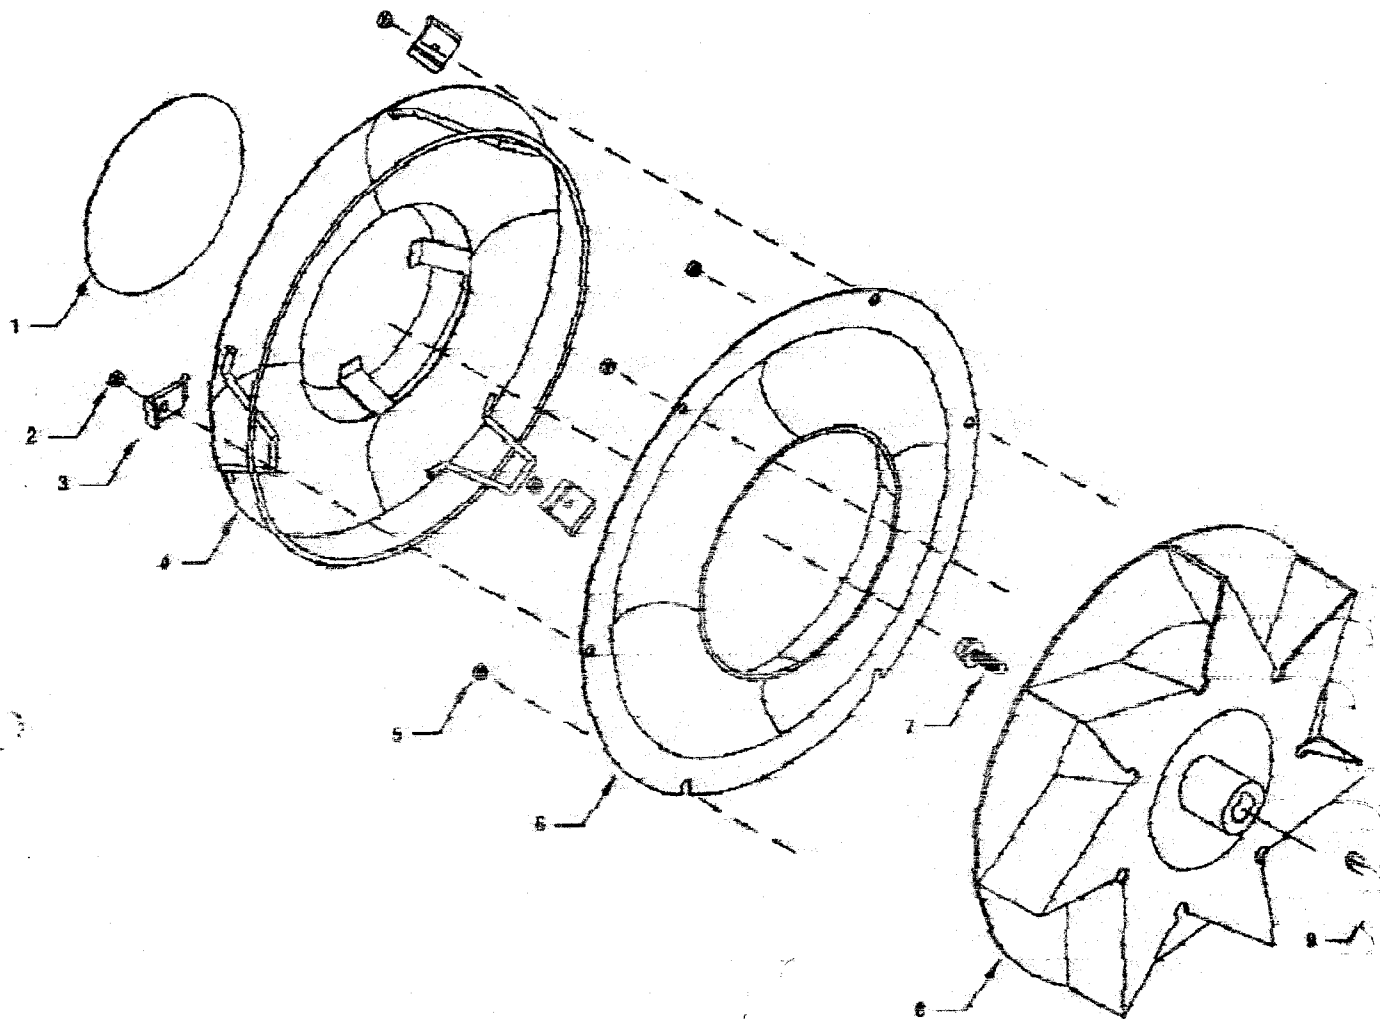

VI. PARTS EXPLOSION

Key #	Part #	Description	Quantity Per Model Number					
			9500HO	9510HO	9800HO	9810HO	9900HO	9111H
1	910610	Intake Guard Label	1	1	1	1	1	1
2	114C	5/16-18 Nylon Insert Nut	11	11	11	11	11	11
3	911130	Intake Guard Clamp	3	3	3	3	3	3
4	911100	Intake Guard Assy	1	1	1	1	1	1
5	114B	5/16-18 Serrated Flanged Lock Nut	14	14	14	14	14	14
6	911120	Front Panel	1	1	1	1	1	1
7	910506	7/16-29 x 1 3/4 Serrated Flange Bolt gds	1	1	1	1	1	1
8	910200	5 HP Fan	1	1	-	-	-	-
8	910210	8 HP Fan	-	-	1	1	-	-
8	910220	9 HP Fan	-	-	-	-	1	-
8	910230	11 HP Fan	-	-	-	-	-	1
9	915	Key 1/4 x 1/4 x 2	1	1	1	1	1	1