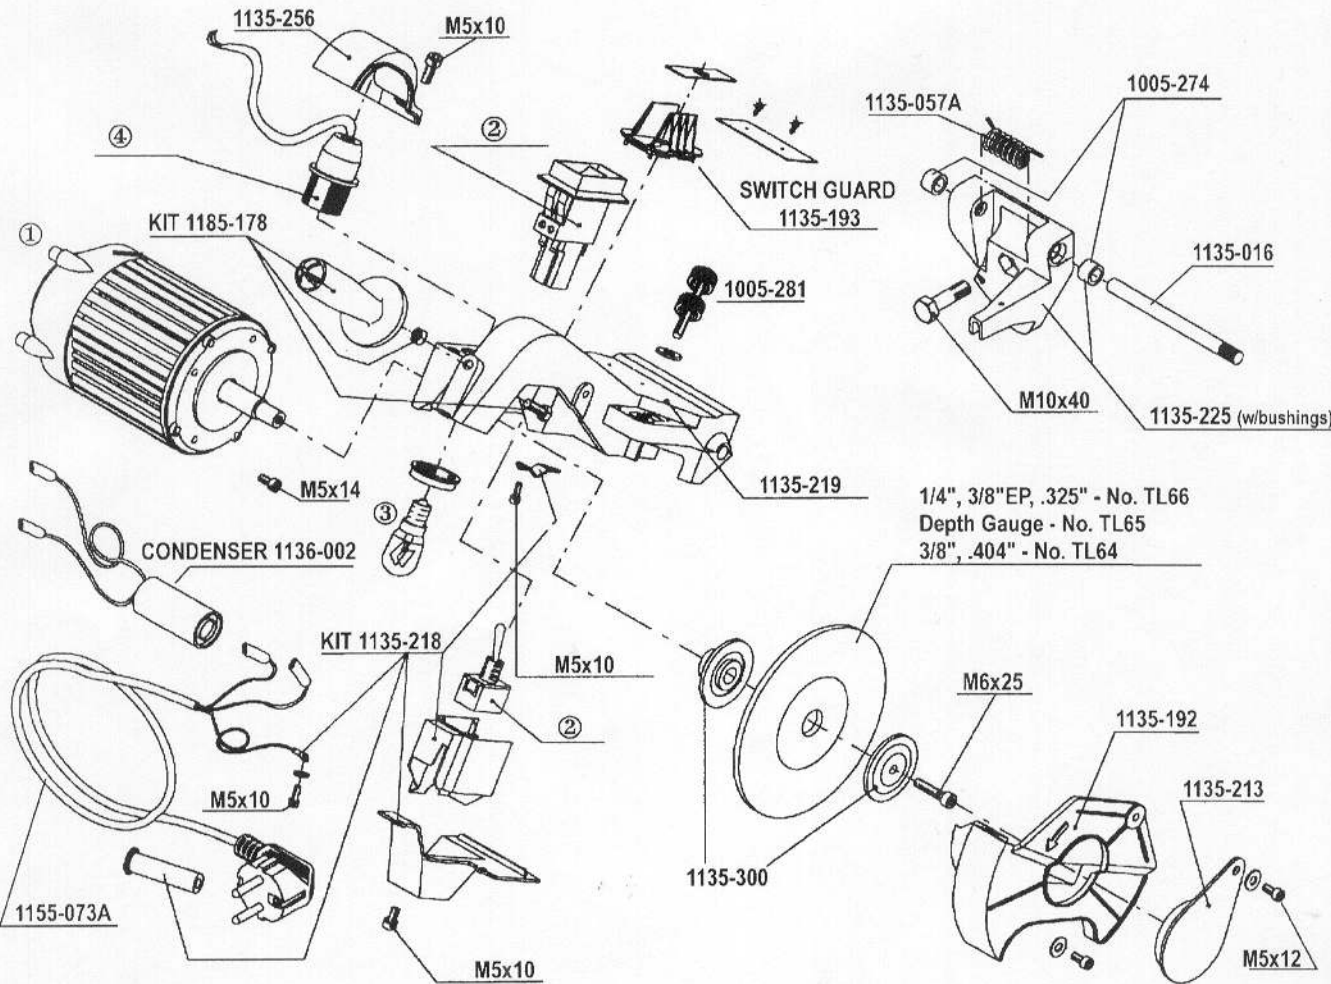

***TOTAL TL136 DELUXE CHAIN GRINDER
TECOMEC "JOLLY"**

① Motor only, 120v — Part No. **1136-014**

② 2-way on/off Toggle switch — Part No. **1155-107**
2-way Rocker switch — Part No. **1150-184**
3-way Toggle switch (older production) — Part No. **1005-039**

③ Replacement Bulb, GE 120v/15W — Part No. **1136-032**
Replacement Bulb (older production), stamped "Leuci E14, 3c" — Part No. **1135-266**

④ Socket for GE bulb — Part No. **1136-031**
Socket for Leuci bulb — Part No. **1135-264**

**TOTAL TL136 DELUXE CHAIN GRINDER
TECOMEC "JOLLY"**

Complete Vise Assembly -
Part No. **1135-026**

*For "Front Mount" guide plate,
on older models,
use Part No. **1135-211**