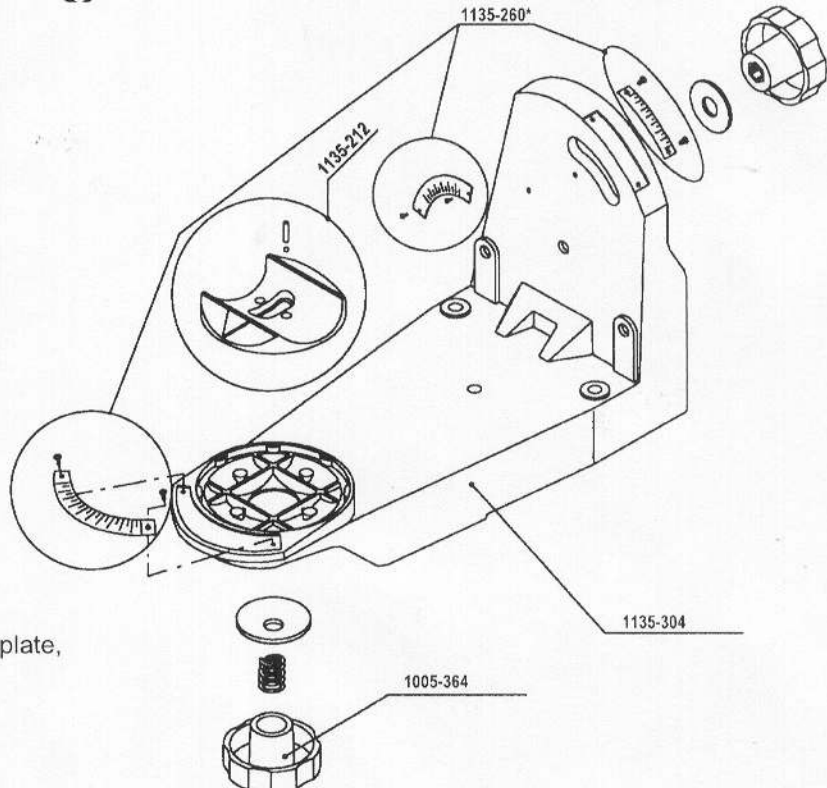

***TOTAL TL136 DELUXE CHAIN GRINDER
TECOMEC "JOLLY"**

① Motor only, 120v — Part No. **1136-014**

② 2-way on/off Toggle switch — Part No. **1155-107**
2-way Rocker switch — Part No. **1150-184**
3-way Toggle switch (older production) — Part No. **1005-039**

③ Replacement Bulb, GE 120v/15W — Part No. **1136-032**
Replacement Bulb (older production), stamped "Leuci E14, 3c" — Part No. **1135-266**

④ Socket for GE bulb — Part No. **1136-031**
Socket for Leuci bulb — Part No. **1135-264**

**TOTAL TL136 DELUXE CHAIN GRINDER
TECOMEC "JOLLY"**

Complete Vise Assembly -
Part No. **1135-026**

*For "Front Mount" guide plate,
on older models,
use Part No. **1135-211**