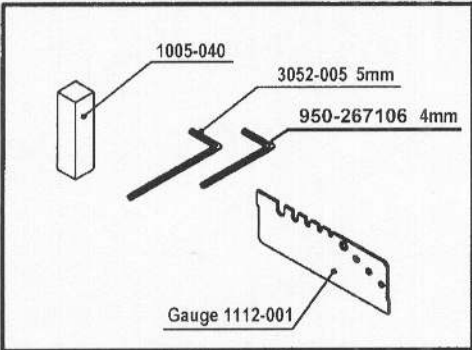

***TOTAL TL136 DELUXE CHAIN GRINDER
TECOMEC "JOLLY"**

① Motor only, 120v — Part No. **1136-014**

② 2-way on/off Toggle switch — Part No. **1155-107**
2-way Rocker switch — Part No. **1150-184**
3-way Toggle switch (older production) — Part No. **1005-039**

③ Replacement Bulb, GE 120v/15W — Part No. **1136-032**
Replacement Bulb (older production), stamped "Leuci E14, 3c" — Part No. **1135-266**

④ Socket for GE bulb — Part No. **1136-031**
Socket for Leuci bulb — Part No. **1135-264**

**TOTAL TL136 DELUXE CHAIN GRINDER
TECOMEC "JOLLY"**

Complete Vise Assembly -
Part No. **1135-026**

*For "Front Mount" guide plate,
on older models,
use Part No. **1135-211**