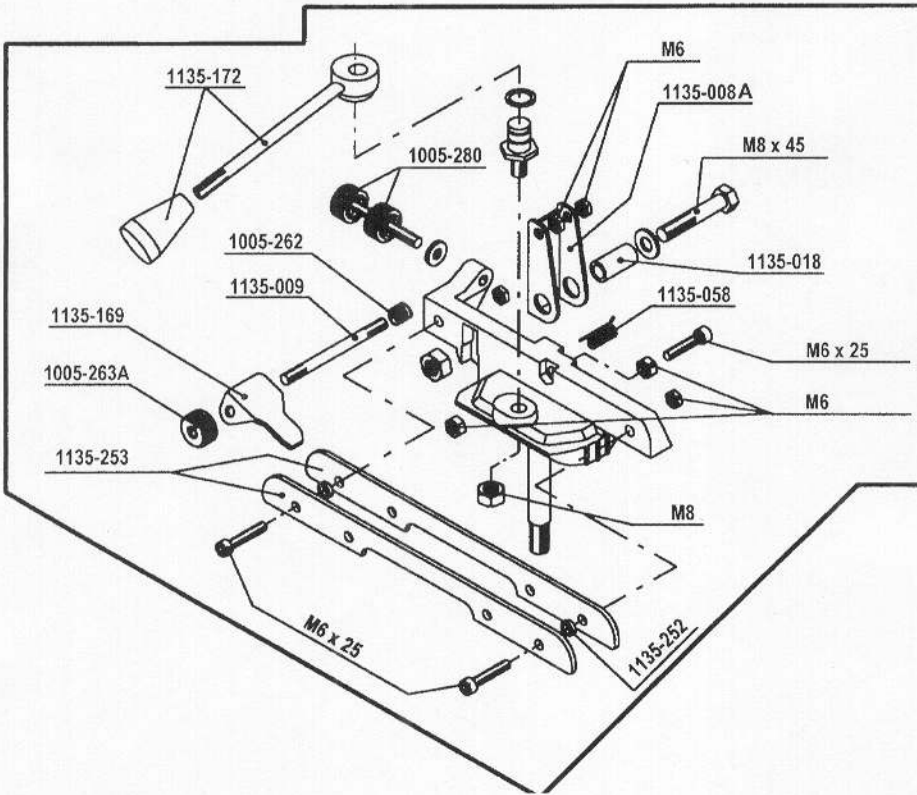

***TOTAL TL136 DELUXE CHAIN GRINDER
TECOMEC "JOLLY"**

① Motor only, 120v — Part No. **1136-014**

② 2-way on/off Toggle switch — Part No. **1155-107**
2-way Rocker switch — Part No. **1150-184**
3-way Toggle switch (older production) — Part No. **1005-039**

③ Replacement Bulb, GE 120v/15W — Part No. **1136-032**
Replacement Bulb (older production), stamped "Leuci E14, 3c" — Part No. **1135-266**

④ Socket for GE bulb — Part No. **1136-031**
Socket for Leuci bulb — Part No. **1135-264**

**TOTAL TL136 DELUXE CHAIN GRINDER
TECOMEC "JOLLY"**

Complete Vise Assembly -
Part No. **1135-026**

*For "Front Mount" guide plate,
on older models,
use Part No. **1135-211**