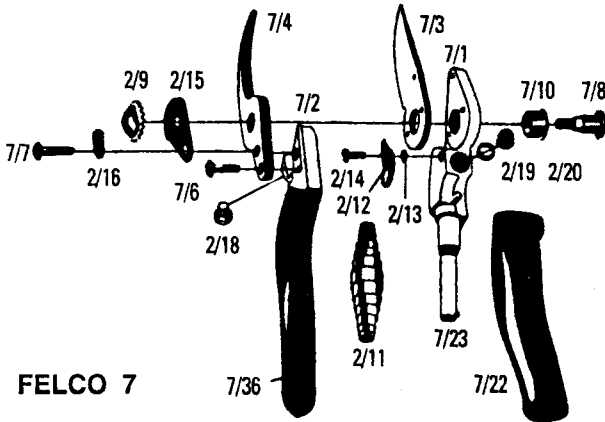

## Loose Parts for Pruning Shears — Please Order by Part Number

<b>Light Metal Handle Without Cutting Blade</b>    	2-1										
		4-1									
			6-1								
				7-1							
					8-1						
						9-1					
							10-1				
							11-1				
								12-1			
									13-1	30-1	
<b>Light Metal Handle w/Anvil Blade</b> 	2-2										
		4-2									
<b>Light Metal Handle Without Anvil Blade</b>  			6-2								
				7-2	7-2						
						9-2	9-2				
								11-2			
									12-2	13-2	30-2

## Loose Parts for Pruning Shears — Please Order by Part Number

ITEM DESCRIPTION	FELCO 2	FELCO 4	FELCO 6	FELCO 7	FELCO 8	FELCO 9	FELCO 10	FELCO 11	FELCO 12	FELCO 13	FELCO 30
Rivets for Blades 	2-5	2-5	2-5	7-5	7-5	7-5	7-5	2-5	2-5	7-5	7-5
Center Bolt 	2-8										
Nut for Center bolt 	2-9										
Bushing 	2-10	2-10	2-10					2-10	2-10		
				7-10	7-10	7-10	7-10			7-10	7-10
Thumb Catch 	2-12		2-12	2-12	2-12			2-12	2-12	2-12	
						9-12	9-12				30-12
Spring for Thumb Catch 	2-13		2-13	2-13	2-13	2-13	2-13	2-13	2-13	2-13	2-13
Screw for Thumb Catch 	2-14		2-14	2-14	2-14	2-14	2-14	2-14	2-14	2-14	2-14
Catch Plate 	2-15		2-15	2-15	2-15	2-15	2-15	2-15	2-15	2-15	
Locking Segment 	2-16		2-16	2-16	2-16	2-16	2-16	2-16	2-16	2-16	
Screw for Locking Segment 	2-17		6-7	7-7	7-7	7-7	7-7	6-7	6-7	7-7	
Screw for Anvil Blade 			6-6					6-6	6-6		30-6
				7-6	7-6	7-6	7-6			7-6	30-7
Edging Ring 	2-19		2-19	2-19	2-19	2-19	2-19	2-19	2-19	2-19	
Revolving Handle 				7-22					12-22		
							10-22				
Axis for Revolving Handle 				7-23			7-23		7-23		
Red Plastic Coating for Cutting Blade Handle 	2-35	2-35						2-35			
			6-35		6-35	6-35					6-35
										13-35	
Red Plastic Coating for Anvil Blade Handle 	2-36							2-36			
		4-36								13-36	
			6-36						6-36		
				7-36	7-36	7-36	7-36				7-36

# FELCO®

Original  
Switzerland

FELCO 2

FELCO 4

FELCO 5

FELCO 6

FELCO 7

FELCO 8