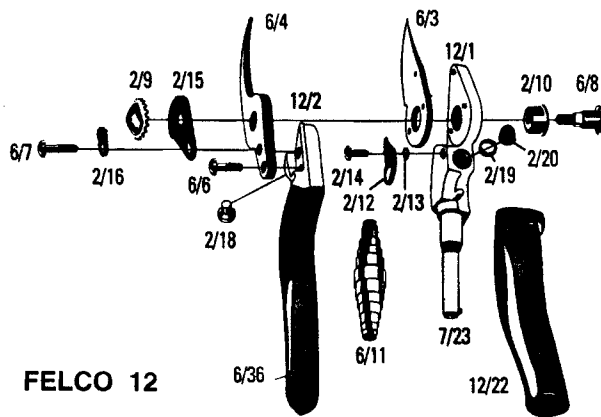

FELCO®

Original
Switzerland

FELCO 12