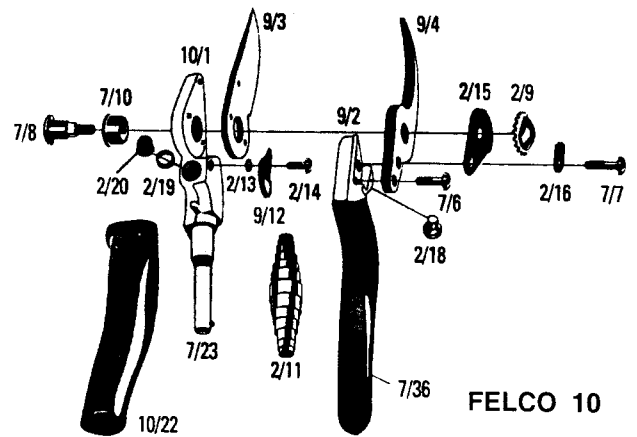

FELCO®

Original
Switzerland

FELCO 5

FELCO 10