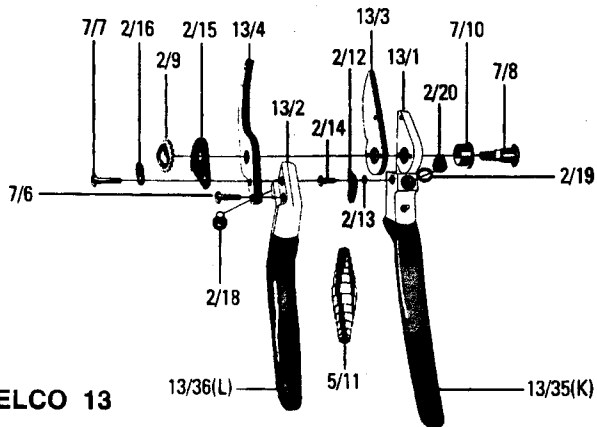

## Loose Parts for Pruning Shears — Please Order by Part Number

<b>Light Metal Handle Without Cutting Blade</b>    	2-1										
		4-1									
			6-1								
				7-1							
					8-1						
						9-1					
							10-1				
							11-1				
								12-1			
									13-1	30-1	
<b>Light Metal Handle w/Anvil Blade</b> 	2-2										
		4-2									
<b>Light Metal Handle Without Anvil Blade</b>  			6-2								
				7-2	7-2						
						9-2	9-2				
								11-2			
									12-2	13-2	30-2

## Loose Parts for Pruning Shears — Please Order by Part Number

ITEM DESCRIPTION	FELCO 2	FELCO 4	FELCO 6	FELCO 7	FELCO 8	FELCO 9	FELCO 10	FELCO 11	FELCO 12	FELCO 13	FELCO 30
Rivets for Blades 	2-5	2-5	2-5	7-5	7-5	7-5	7-5	2-5	2-5	7-5	7-5
Center Bolt 	2-8										
Nut for Center bolt 	2-9										
Bushing 	2-10	2-10	2-10					2-10	2-10		
				7-10	7-10	7-10	7-10			7-10	7-10
Thumb Catch 	2-12		2-12	2-12	2-12			2-12	2-12	2-12	
						9-12	9-12				30-12
Spring for Thumb Catch 	2-13		2-13	2-13	2-13	2-13	2-13	2-13	2-13	2-13	2-13
Screw for Thumb Catch 	2-14		2-14	2-14	2-14	2-14	2-14	2-14	2-14	2-14	2-14
Catch Plate 	2-15		2-15	2-15	2-15	2-15	2-15	2-15	2-15	2-15	
Locking Segment 	2-16		2-16	2-16	2-16	2-16	2-16	2-16	2-16	2-16	
Screw for Locking Segment 	2-17		6-7	7-7	7-7	7-7	7-7	6-7	6-7	7-7	
Screw for Anvil Blade 			6-6					6-6	6-6		30-6
				7-6	7-6	7-6	7-6			7-6	30-7
Edging Ring 	2-19		2-19	2-19	2-19	2-19	2-19	2-19	2-19	2-19	
Revolving Handle 				7-22					12-22		
							10-22				
Axis for Revolving Handle 				7-23			7-23		7-23		
Red Plastic Coating for Cutting Blade Handle 	2-35	2-35						2-35			
			6-35		6-35	6-35					6-35
										13-35	
Red Plastic Coating for Anvil Blade Handle 	2-36							2-36			
		4-36								13-36	
			6-36						6-36		
				7-36	7-36	7-36	7-36				7-36

# FELCO®

Original  
Switzerland

FELCO 11

FELCO 12

FELCO 13

FELCO 30

FELCO 20

FELCO 21