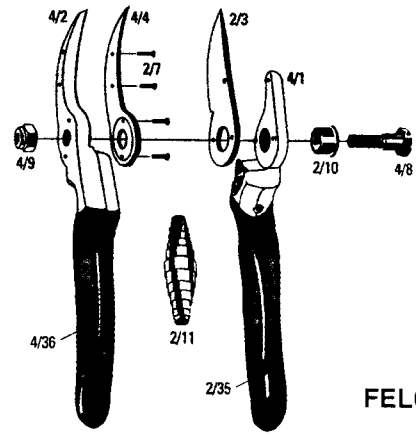

FELCO®

Original
Switzerland

FELCO 4

FELCO 5