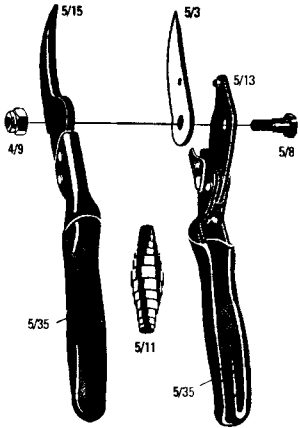

## Loose Parts for Pruning Shears — Please Order by Part Number

<b>Light Metal Handle Without Cutting Blade</b>    	2-1										
		4-1									
			6-1								
				7-1							
					8-1						
						9-1					
							10-1				
							11-1				
								12-1			
									13-1	30-1	
<b>Light Metal Handle w/Anvil Blade</b> 	2-2										
		4-2									
<b>Light Metal Handle Without Anvil Blade</b>  			6-2								
				7-2	7-2						
						9-2	9-2				
								11-2			
									12-2	13-2	30-2

## Loose Parts for Pruning Shears — Please Order by Part Number

ITEM DESCRIPTION	FELCO 2	FELCO 4	FELCO 6	FELCO 7	FELCO 8	FELCO 9	FELCO 10	FELCO 11	FELCO 12	FELCO 13	FELCO 30
Rivets for Blades 	2-5	2-5	2-5	7-5	7-5	7-5	7-5	2-5	2-5	7-5	7-5
Center Bolt 	2-8										
Nut for Center bolt 	2-9										
Bushing 	2-10	2-10	2-10					2-10	2-10		
				7-10	7-10	7-10	7-10			7-10	7-10
Thumb Catch 	2-12		2-12	2-12	2-12			2-12	2-12	2-12	
						9-12	9-12				30-12
Spring for Thumb Catch 	2-13		2-13	2-13	2-13	2-13	2-13	2-13	2-13	2-13	2-13
Screw for Thumb Catch 	2-14		2-14	2-14	2-14	2-14	2-14	2-14	2-14	2-14	2-14
Catch Plate 	2-15		2-15	2-15	2-15	2-15	2-15	2-15	2-15	2-15	
Locking Segment 	2-16		2-16	2-16	2-16	2-16	2-16	2-16	2-16	2-16	
Screw for Locking Segment 	2-17		6-7	7-7	7-7	7-7	7-7	6-7	6-7	7-7	
Screw for Anvil Blade 			6-6					6-6	6-6		30-6
				7-6	7-6	7-6	7-6			7-6	30-7
Edging Ring 	2-19		2-19	2-19	2-19	2-19	2-19	2-19	2-19	2-19	
Revolving Handle 				7-22					12-22		
							10-22				
Axis for Revolving Handle 				7-23			7-23		7-23		
Red Plastic Coating for Cutting Blade Handle 	2-35	2-35						2-35			
			6-35		6-35	6-35					6-35
										13-35	
Red Plastic Coating for Anvil Blade Handle 	2-36							2-36			
		4-36								13-36	
			6-36						6-36		
				7-36	7-36	7-36	7-36				7-36

# FELCO®

Original  
Switzerland

FELCO 2

FELCO 4

FELCO 5

FELCO 6

FELCO 7

FELCO 8