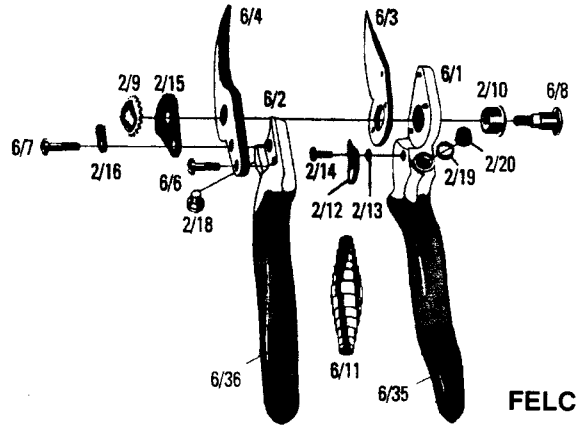

FELCO®

Original
Switzerland

FELCO 5

FELCO 6