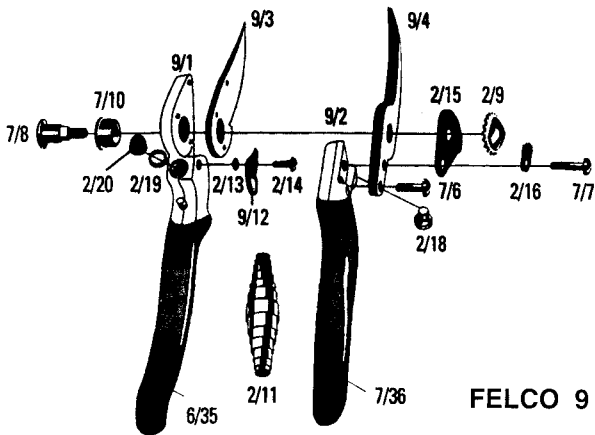

## Loose Parts for Pruning Shears — Please Order by Part Number

<b>Light Metal Handle Without Cutting Blade</b>    	2-1										
		4-1									
			6-1								
				7-1							
					8-1						
						9-1					
							10-1				
							11-1				
								12-1			
									13-1	30-1	
<b>Light Metal Handle w/Anvil Blade</b> 	2-2										
		4-2									
<b>Light Metal Handle Without Anvil Blade</b>  			6-2								
				7-2	7-2						
						9-2	9-2				
								11-2			
									12-2	13-2	30-2

## Loose Parts for Pruning Shears — Please Order by Part Number

ITEM DESCRIPTION	FELCO 2	FELCO 4	FELCO 6	FELCO 7	FELCO 8	FELCO 9	FELCO 10	FELCO 11	FELCO 12	FELCO 13	FELCO 30
Rivets for Blades 	2-5	2-5	2-5	7-5	7-5	7-5	7-5	2-5	2-5	7-5	7-5
Center Bolt 	2-8										
Nut for Center bolt 	2-9										
Bushing 	2-10	2-10	2-10					2-10	2-10		
				7-10	7-10	7-10	7-10			7-10	7-10
Thumb Catch 	2-12		2-12	2-12	2-12			2-12	2-12	2-12	
						9-12	9-12				30-12
Spring for Thumb Catch 	2-13		2-13	2-13	2-13	2-13	2-13	2-13	2-13	2-13	2-13
Screw for Thumb Catch 	2-14		2-14	2-14	2-14	2-14	2-14	2-14	2-14	2-14	2-14
Catch Plate 	2-15		2-15	2-15	2-15	2-15	2-15	2-15	2-15	2-15	
Locking Segment 	2-16		2-16	2-16	2-16	2-16	2-16	2-16	2-16	2-16	
Screw for Locking Segment 	2-17		6-7	7-7	7-7	7-7	7-7	6-7	6-7	7-7	
Screw for Anvil Blade 			6-6					6-6	6-6		30-6
				7-6	7-6	7-6	7-6			7-6	30-7
Edging Ring 	2-19		2-19	2-19	2-19	2-19	2-19	2-19	2-19	2-19	
Revolving Handle 				7-22					12-22		
							10-22				
Axis for Revolving Handle 				7-23			7-23		7-23		
Red Plastic Coating for Cutting Blade Handle 	2-35	2-35						2-35			
			6-35		6-35	6-35					6-35
										13-35	
Red Plastic Coating for Anvil Blade Handle 	2-36							2-36			
		4-36								13-36	
			6-36						6-36		
				7-36	7-36	7-36	7-36				7-36

# FELCO®

Original  
Switzerland

FELCO 2

FELCO 4

FELCO 5

FELCO 6

FELCO 7

FELCO 8