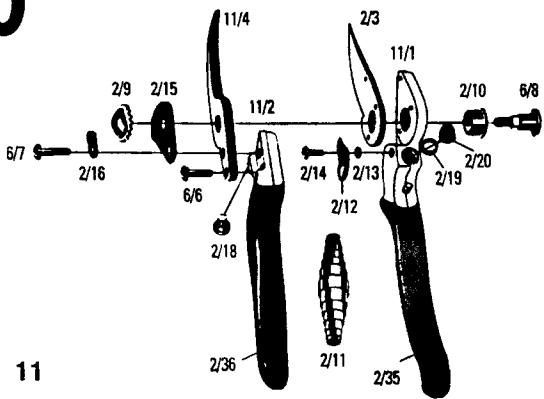

FELCO®

Original
Switzerland

FELCO 11