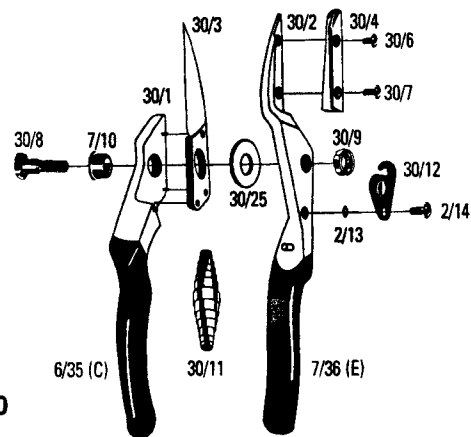

FELCO®

Original
Switzerland

FELCO 30