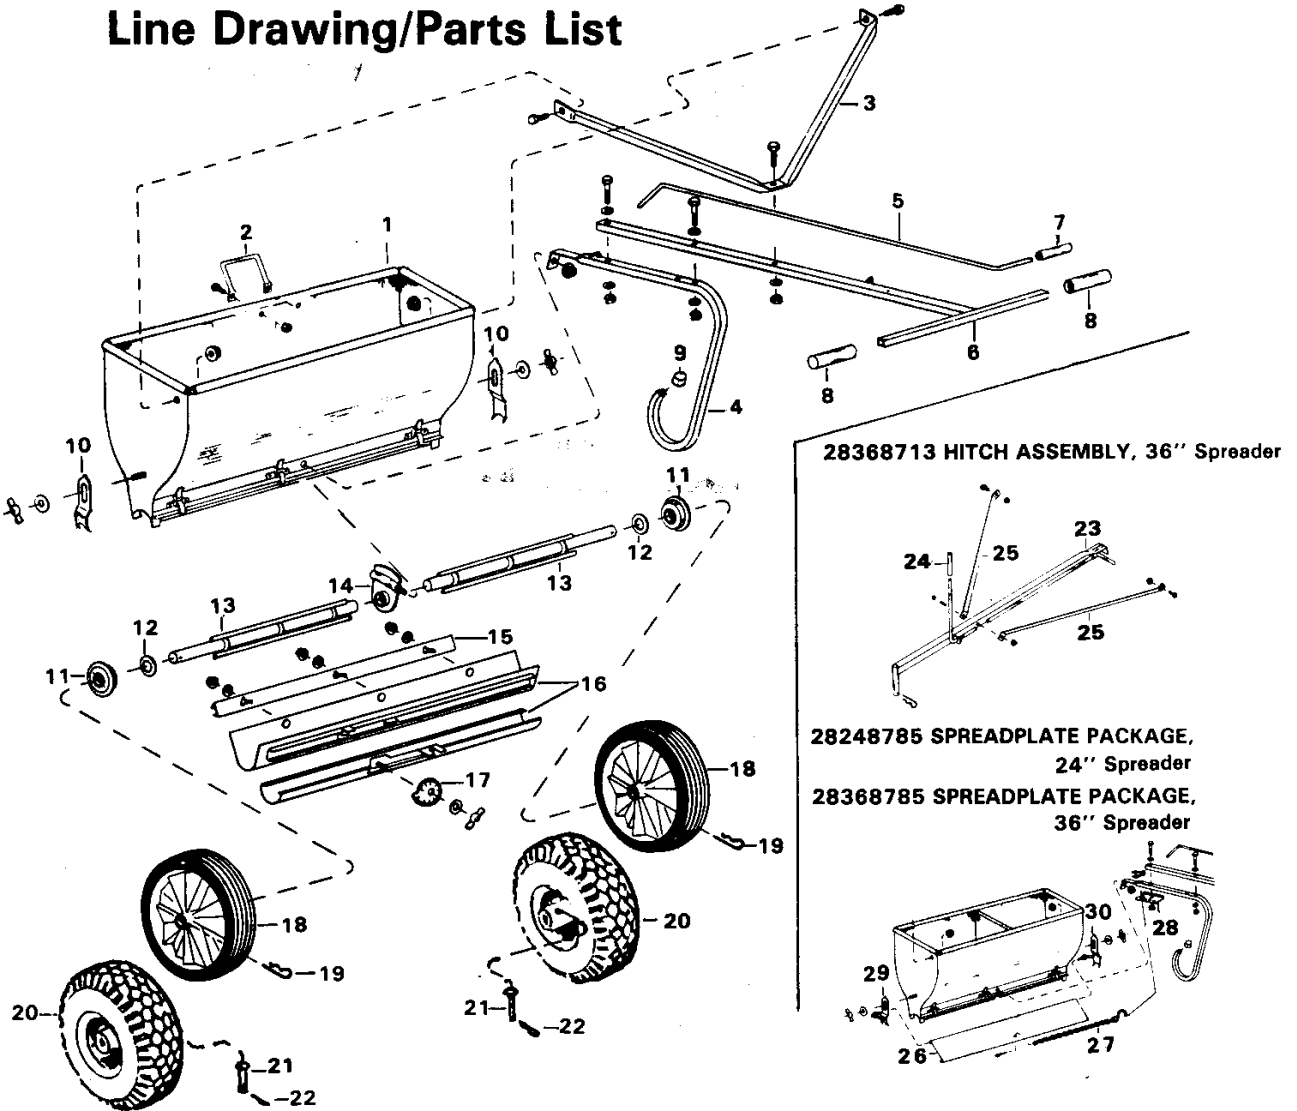

# Line Drawing/Parts List

28368713 HITCH ASSEMBLY, 36" Spreader

28248785 SPREADPLATE PACKAGE, 24" Spreader

28368785 SPREADPLATE PACKAGE, 36" Spreader

Ref. No.	No. Pcs.	Model 24 Part No.	Model 36 Part No.	Description
1	1	28247951	28368751	Hopper body
2	1	2808886-9	2808886-9	Lift handle
3	1	28247967	28368767	Brace, handle
4	1	2807971	2807971	Parking stand
5	1	2808971-2	2808971-2	Shutoff lever
6	1	2808971-1	2808971-1	Handle
7	1	J01-0375-302	J01-0375-302	Grip, shutoff lever
8	2	J01-0875-400	J01-0875-400	Grip, handle
9	1	J02-0687-075	J02-0687-075	Plastic cap, parking stand
10	2	09063146	09063146	Retainer, end bearing
11	2	090693	090693	Bearing, end
12	2	2807156	2807156	End washer, rotor
13	2	28247155	28368755	Rotor bar, tri-rod
14	1	2807953	2807953	Bearing, center
15	1	28247212	28368712	Slide hanger
16	1	28247968	28368768	Bottom & slide
17	1	2807175	2807175	Cam gauge
18	2	28128657	28128657	Wheels, 12-inch (semi-pneumatic)
19	2	C21-0177-020	C21-0177-020	Hair pin cotter
20	2	R02-0013-000	R02-0013-000	Wheels, 13-inch (pneumatic)
21	2	C22-0187-080	C22-0187-080	Clevis pin (3/16 x 1-1/2)
22	2	C20-0093-020	C20-0093-020	Cotter pin (3/32 x 3/4)
23	1	N/A	28308113-3	Hitch pole w/shutoff lever
24	1	N/A	J01-0375-300	Grip, shutoff lever
25	2	N/A	28368713-4	Brace
26	1	2824868	2836878	Spreadplate
27	1	28368785-1	28368785-1	Sash chain
28	1	2830868-4	2830868-4	Mounting bracket, hook
29	1	28308654-1	28308654-1	Retainer, end bearing, left
30	1	28308654-2	28308654-2	Retainer, end bearing, right