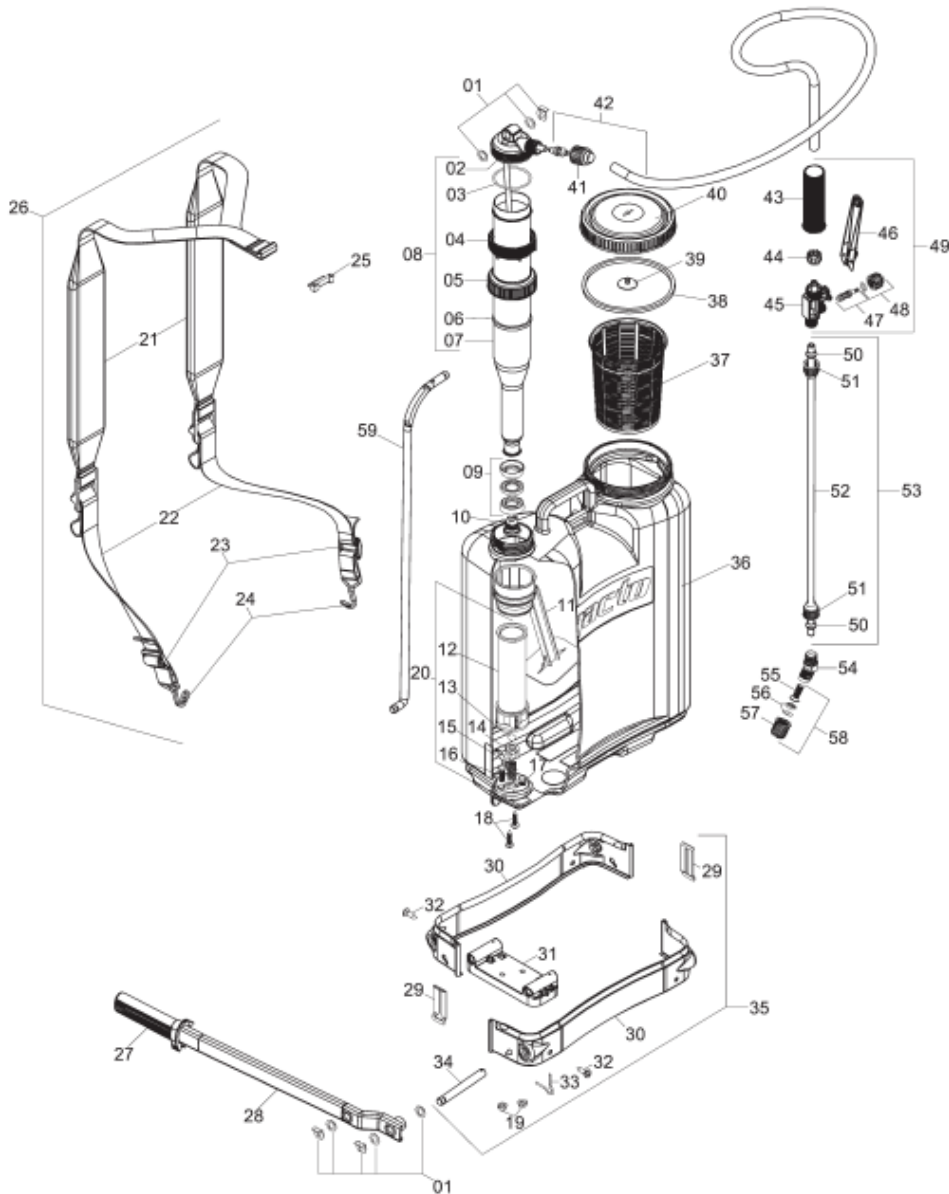

CD400 White/Black Parts Breakdown

Item	Part no.	Description	Qty
0	878033	Sprayer CD400	1
0	878157	Sprayer CD550	1
1	1198800	Washers and Locked ring set	1
2	942680	Chamber cover	1
3	573154	O-ring OR1-136	1
4	040964	Chamber nut	1
5	878074	Packing ring nut	1
6	831230	Packing ring	1
7	942722	Chamber body	1
8	878199	Chamber assembly (Items 2, 3, 4, 7, 9, 10, 11, 12, 13 and 14)	1
9	880534	Piston cups & spacer set	2
10	402297	Chamber valve	1
11	300582	Agitator	1
12	570929	Cylinder	1
13	715474	Ball	1
14	570945	Ball seat	1
15	336412	Compression spring	1
16	351486	Bolt M-6 x 20 x 1.0	2
17	570937	Cylinder base	1
18	336503	Screw 14 x 1"	2
19	743914	Flanged nut	1
20	570911	Cylinder assembly (Items 12-19)	1
21	573014	Padded strap & buckle	1
22	229971	Strap with handle	2
23	502757	Buckle	2
24	433474	Shoulder strap hook	2
25	635664	Shoulder strap lock	1
26	573006	Shoulder straps assembly (Items 21-25)	1
27	1194579	Handgrip	1
28	661363	Pump lever	1
29	942896	Base clamp	2
30	878066	Half base	2
31	433870	Base reinforcement	1
32	211227	Screw 1/4" x 3/4"	2
33	433888	Shaft lock	1
34	433896	Pump lever shaft	1
35	878140	Split base (Items 29-34)	1
36	878041	CD400 Tank with lid (Items 37 and 40)	1
36A	878165	CD550 Tank with lid (Items 37 and 40)	1
37	942920	Strainer	1
38	837922	Tank lid seal	1
39	560573	Lid diaphragm	1

Item	Part no.	Description	Qty
40	878132	Lid with diaphragm and seal	1
41	942193	Screw cap 9-20 x 1.5	1
42	048116	Hose with dip tube	1
43	909192	Trigger valve handle	1
44	920470	Lock	1
45	909283	Trigger valve body	1
46	105247	Trigger	1
47	105239	Trigger valve needle assembly	1
48	996058	Trigger valve cap with packing	1
49	908689	Trigger valve assembly	1
50	909309	Cone packing	2
51	915744	Screw cap	2
52	1149491	Tube (Stainless steel)	1
53	100131	Extension 601	1
54	635276	Elbow	1
55	602139	Nozzle filter (40 mesh)	1
56	217174	Nozzle JD-12P	1
57	229724	Nozzle cap	1
58	427062	Nozzle assembly (Items 55-57)	1
59	1198602	Rod with locked rings	1