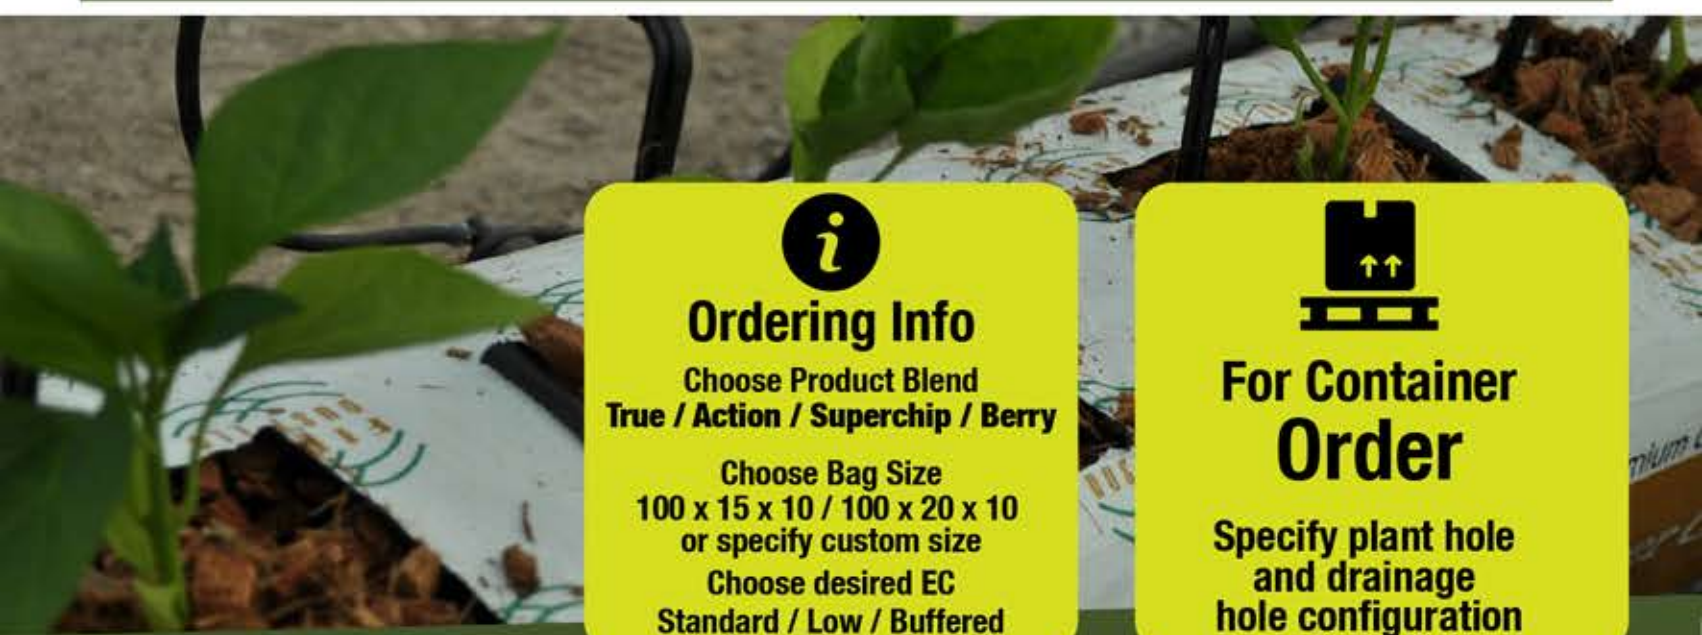

Ordering Info

Choose Product Blend
True / Action / Superchip / Berry

Choose Bag Size
100 x 15 x 10 / 100 x 20 x 10
or specify custom size

Choose desired EC
Standard / Low / Buffered

For Container Order

Specify plant hole and drainage hole configuration

Load Specifications

Containers load and pallet load size vary with bag size
100 x 15 x 10 / 10,000 per 40 HC
100 x 20 x 10 / 9,000 per 40 HC
Custom Sizes:
Quantity provided per quote

Installation

The versatile nature of our lay flat grow bags allows installation on the ground, suspended in gutters or troughs, or elevated table tops. The critical aspect of installation is the need to provide proper slope for irrigation and runoff collection. Slope can be provided by earth grade, floor grade, or suspension levels and should be a minimum of 1.5%.

About Fiberdust

FibreDust is a leading producer of coco coir products with worldwide market penetration in agriculture, horticulture and soil blending. Our product lines include coir block, coir brick, coir disc, grow bags, twine, erosion control and more. Production located in company owned factories in India and Sri Lanka.