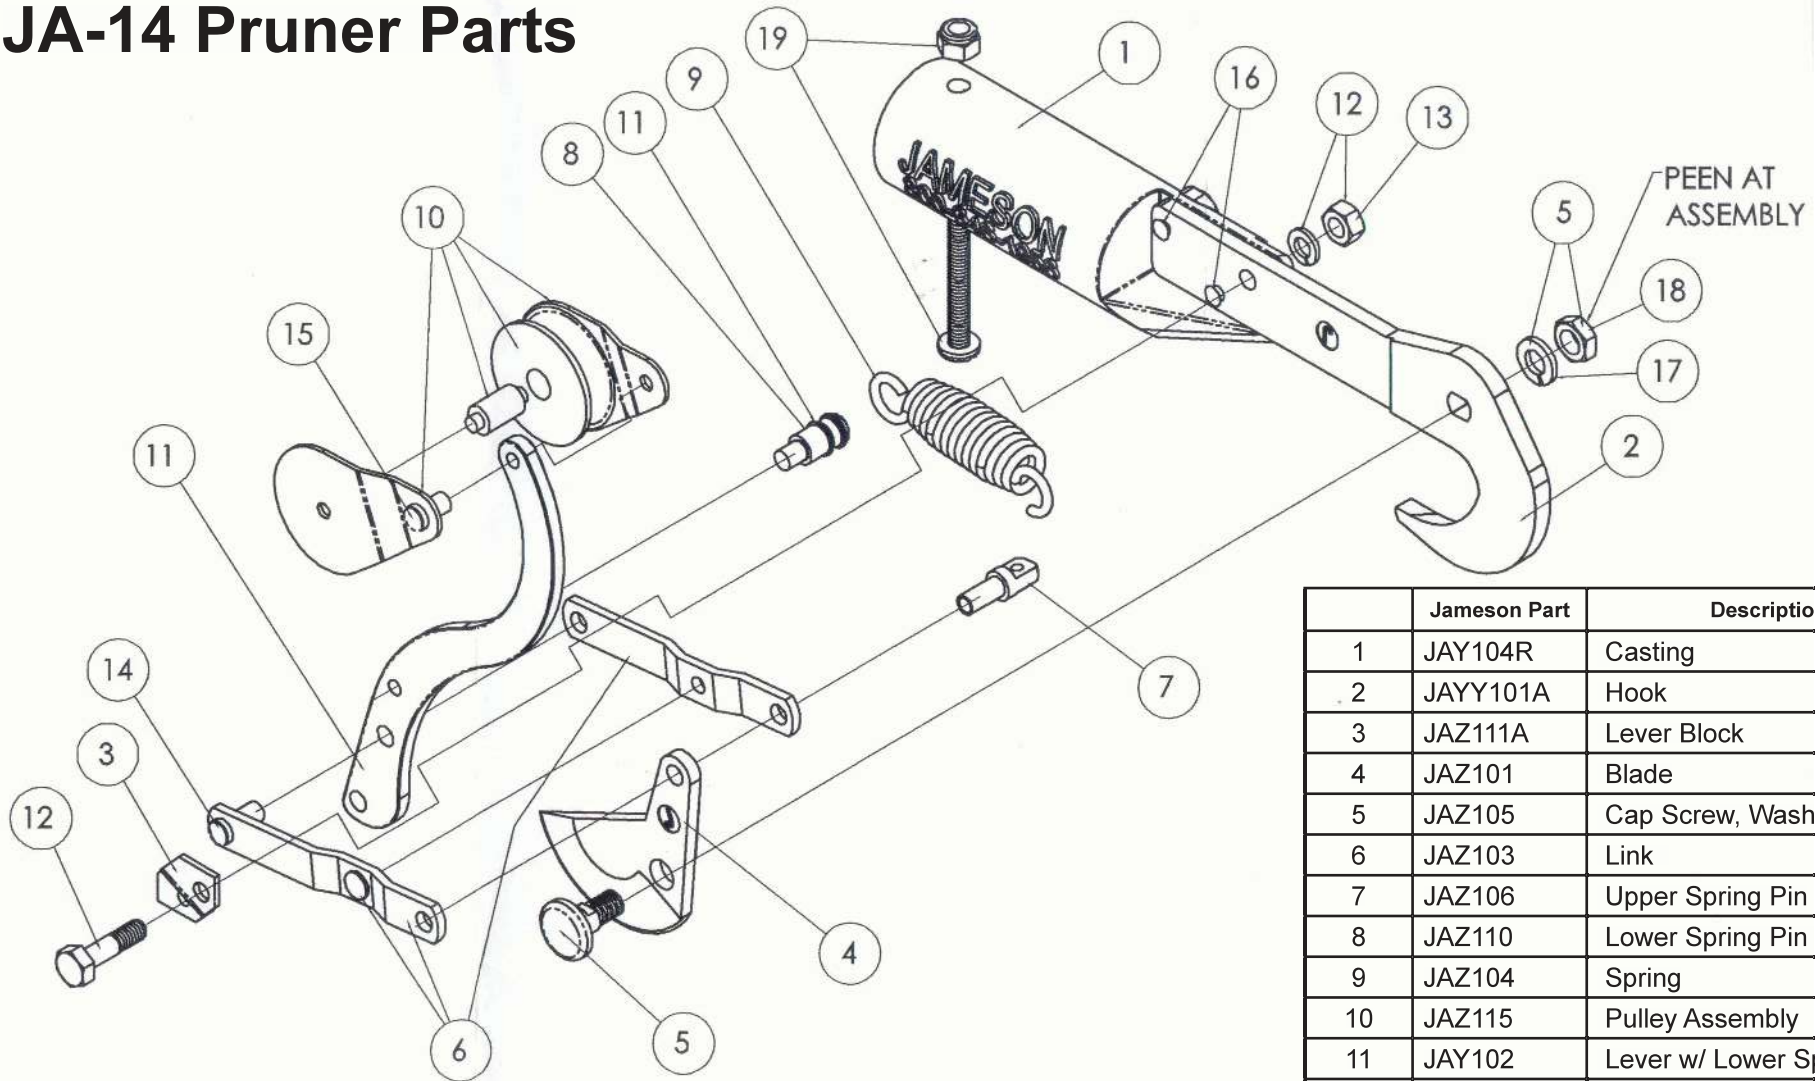

# JA-14 Pruner Parts

	Jameson Part	Description
1	JAY104R	Casting
2	JAYY101A	Hook
3	JAZ111A	Lever Block
4	JAZ101	Blade
5	JAZ105	Cap Screw, Washer, & Nut
6	JAZ103	Link
7	JAZ106	Upper Spring Pin
8	JAZ110	Lower Spring Pin w/2 Rings
9	JAZ104	Spring
10	JAZ115	Pulley Assembly
11	JAY102	Lever w/ Lower Sp. Pin
12	JAZ124	Lever Bolt & Nylon Nut
13	JAZ114	Lever Nut
14	JAZ108	Link Pin
15	JAZ116	Pulley Trunnion Pin
16	JAZ130	Rivet
17	JAZ122	Lock Washer for Cap Screw
18	JAZ123	Cap Screw Nut
19	JAZ117A	Pole Bolt & Nut
Not Shown	JAZ115S	Pulley Assembly, Swivel for JA-14S