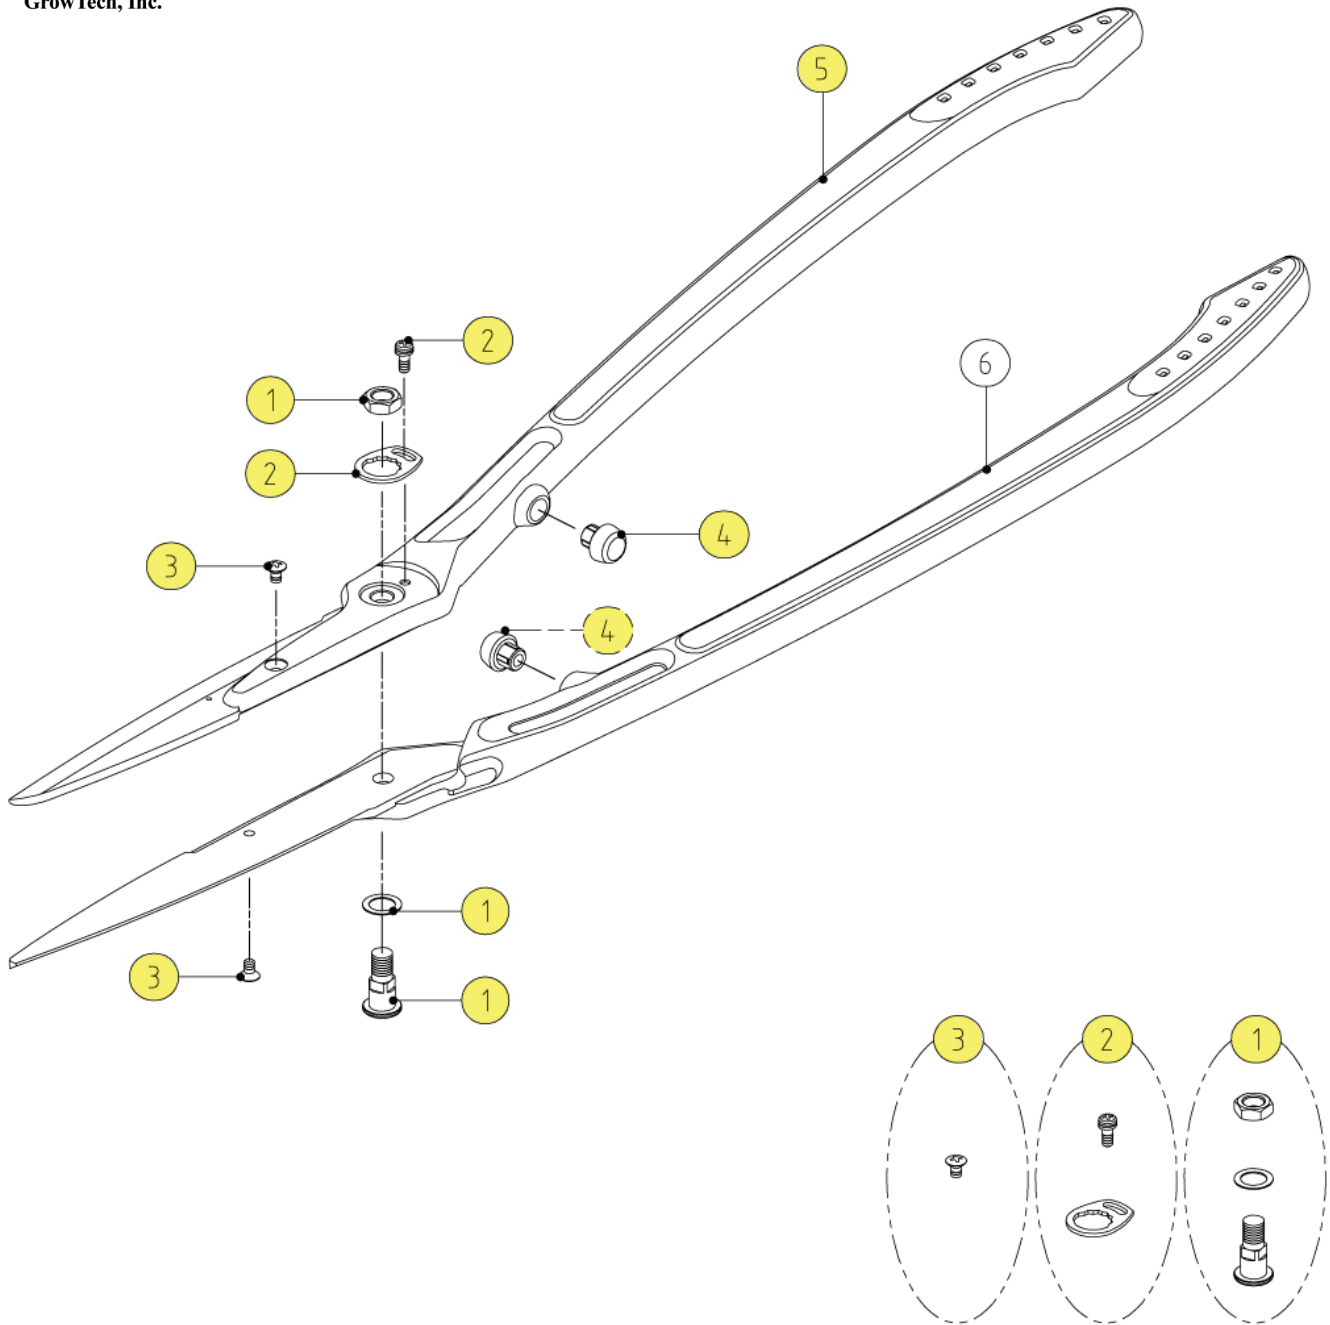

# HS-KR1000 ARS Superlight Hedge Shears

1. **SP-KR437** Bolt, Nut, & Washer
2. **SP-KR442** Screw retainer Set
3. **SP-KR438** Blade Fixing Screw (1 pc.)
4. **SP-KR439** Rubber Cushion (1 pc.)
5. **SP-KR440** Right Grip
6. Left Grip

**BLADE SETS:**

**SP-KR10001** Replacement Blade Set

*All highlighted items are available from inventory.  
All others are available by Special Order.*