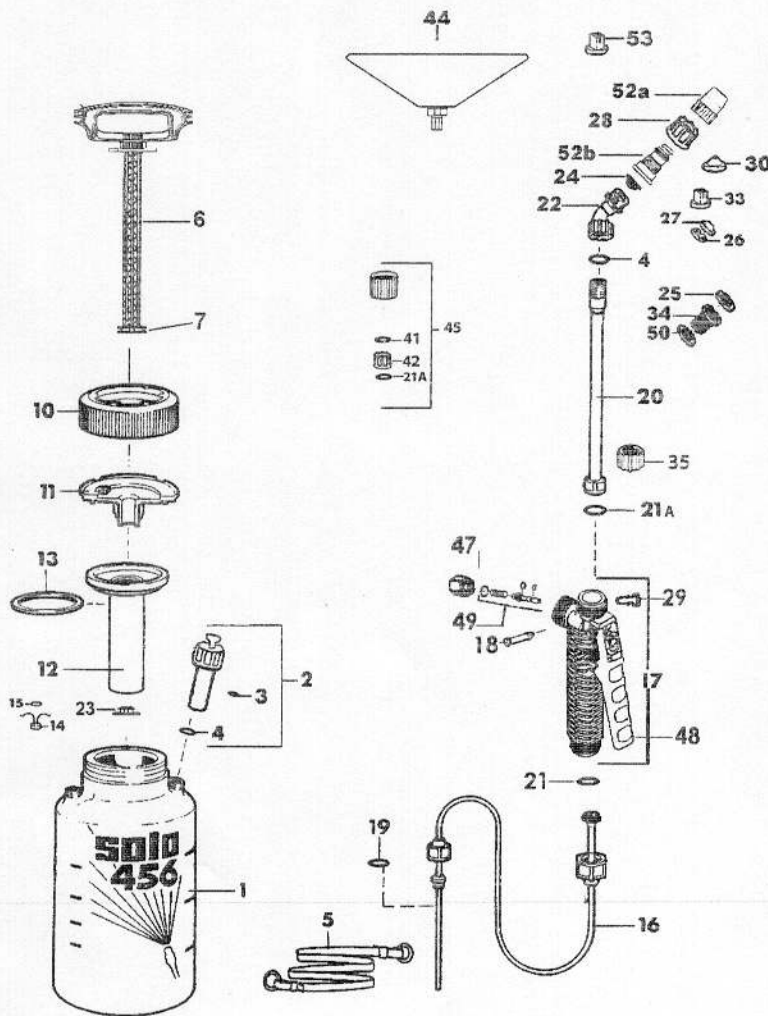

# PARTS BREAKDOWN

Pos. No.	Order No.	For Model	Description
1	4071262	456	Tank, 2 gallon
-	4071267	454	Tank, 1 gallon
-	4071263	457	Tank, 3 gallon
2	4800185		Pressure relief valve assy.
3	0062166	*	O-ring
4	0062115	*	O-ring
5	4300245		Carrying strap
6	4073835		Pump piston, solid
7	0062264	*	O-ring
10	4073528		Tank cap, red
-	4073111	HD	Tank cap, black
11	4074387		Cylinder support (need 2)
12	4073834		Cylinder
-	4073834		Cylinder (use with 0094308)
13	4061345	*	Gasket
14	4074656	*	Valve cone
15	0062165	*	O-ring
16	4900515	***	Pressure hose, assy.
17	4800170		Shut-off valve, assy.
18	4074295		Pin retaining
19	0062144	*	O-ring
20	4900230		Wand, assy. (inc. 35 & 21A)
-	4900645	456SW	Stainless Wand
21	0062271		O-ring
21A	0062258		O-ring
22	4074527		Elbow
23	0094308	*	Umbrella valve
24	4074283		Filter
25	0062106		C-ring
26	4074756		Swirl plate
27	4074755		Jet cap tip
28	4074148		Retaining nut
29	4074329		Lock clip
33	4074263		Flat spray nozzle
47	4074336		Retaining nut
48	4074335		Lever
49	0610402-K		Shut-off valve repair kit
52	4900527		Plastic adj. nozzle (incl. a & b)
-	4900207	456SW	Brass adj. nozzle

## Accessories

Pos. No.	Order No.	For Model	Description
-	4900405-K		Pump repair kit
25	0062106	HD	O-ring
30	4074726		Hollow cone nozzle
34	2700316	HD	No drip check valve
35	4074337		Retaining nut
41	0062249		O-ring
42	4074338		Retaining nut
43	4065189		Pressure gauge guard
44	4900430		Drift guard
45	4900622		Pressure gauge assy.
50	0062115	HD	O-ring
53	0065210	HD	Brass flat spray nozzle

\* Pump repair kit

\*\*\*Cut pick-up tube to fit for models 454 and 456

Prices and technical specifications are subject to change without notice.