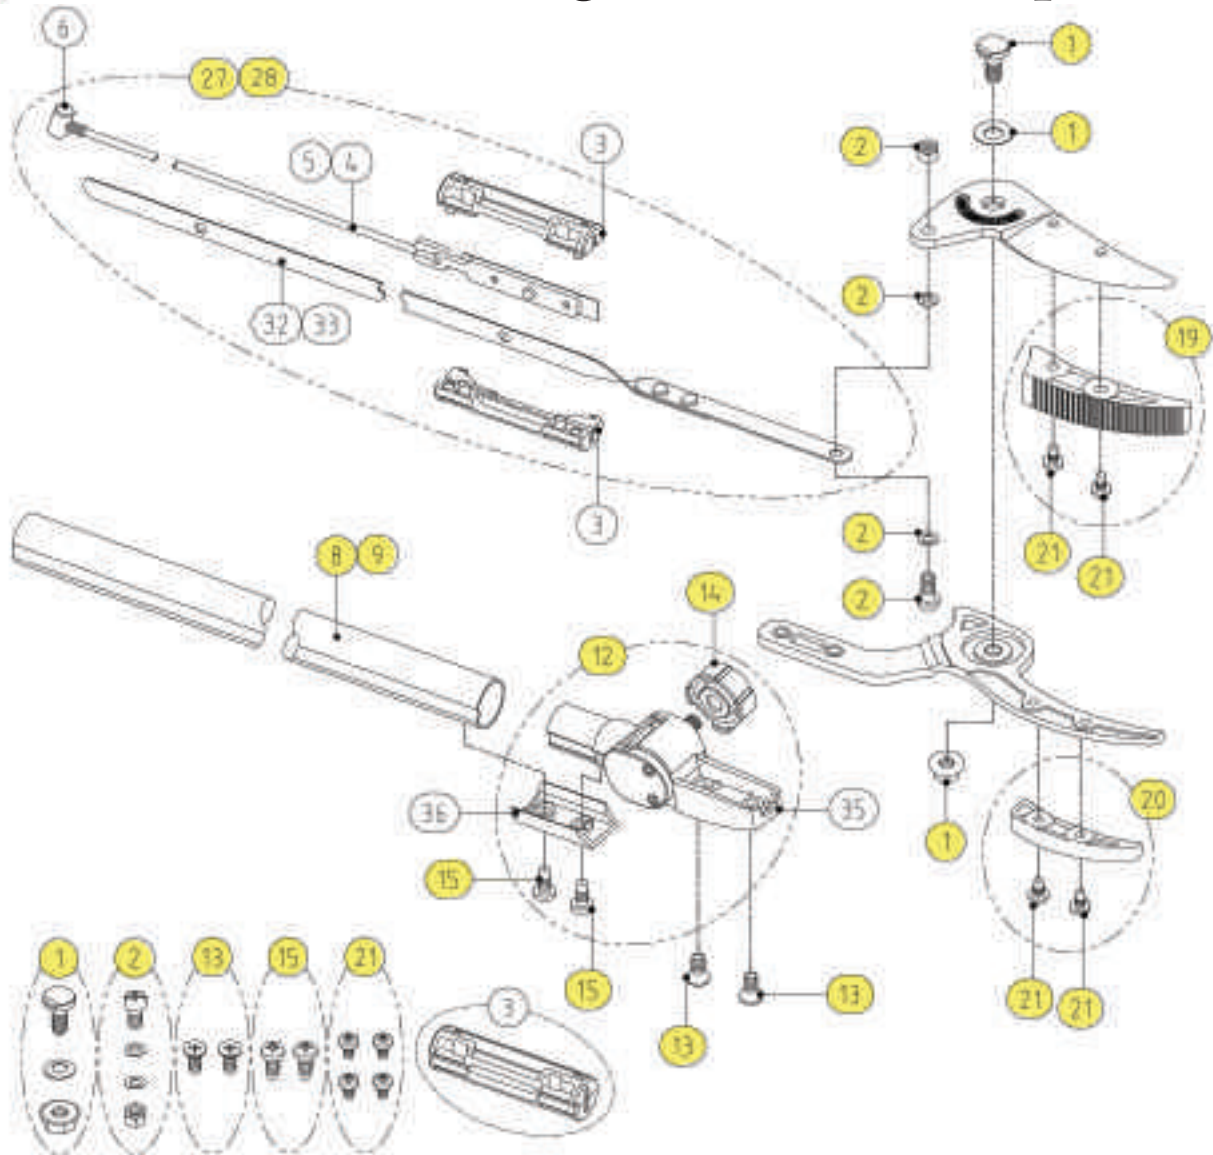

ZR-Series ARS LongReach™ Pruners p 1 of 2

BLADE SETS:

- SP-180ZR1 Replacement Razor Edge Blade Set
- SP-160ZR1 Replacement Cut & Hold Blade Set
- SP-190ZR1 Replacement Shearing Head (Super Trimmer) Blade Set

1.	SP-ZR334	Pivot Bolt for Blade Set	19.	SP-ZR351	Holding device for cutting blade for 160ZR head (includes 2 screws)
2.	SP-LA74	Screw Set connect blade to rod	20.	SP-ZR352	Holding device for counter blade for 160ZR head (includes 2 screws)
3.		Inner case for band set	21.	SP-ZR353	Screws for 160ZR Holding Device (4)
4.		Rod Only for ZR203	27.	SP-ZR203	Steel Band Set for ZR203 (4' - 7')
5.		Rod Only for ZR305	28.	SP-ZR305	Steel Band Set for ZR305 (6' - 10')
6.	SP-LA43	End Cylinder for Rod	32.		Steel Band only for ZR203
8.	SP-ZR340	Upper Pipe for ZR203	33.		Steel Band only for ZR305
9.	SP-ZR341	Upper Pipe for ZR305	35.		Tile Case only
12.	SP-ZR344	Tilt Case Set	36.		Tilt Case fixing plate (no screws)
13.	SP-ZR345	Screws to attach blade to tilt case (2 pcs)			
14.	SP-ZR346	Dial Nut			
15.	SP-ZR347	Screws to attached tilt case to pipe (2 pcs)			

*All highlighted items are available from inventory.
All others are available by Special Order.*

ZR-Series ARS LongReach™ Pruners -p 2 of 2

-
- | | | | | |
|-----|-----------------|---|-----|---------------------------------------|
| 7. | SP-ZR339 | Sleeve for the grip | 29. | Center Bolt & Nut for Handle |
| 10. | | Lower pipe for ZR203 | 30. | SP-ZR380 Handle latch lock set |
| 11. | | Lower pipe for ZR305 | 31. | SP-LA39 Stop Screw |
| 16. | SP-ZR348 | Handle Set (includes everything inside of large circle above) | 34. | Nut cap for Handle |
| 17. | | Handle lever only | | |
| 18. | | Middle grip for pipe | | |
| 22. | SP-ZR354 | Joint case set for 160ZR203 | | |
| 23. | SP-ZR355 | Joint case set for 160ZR305 | | |
| 24. | SP-ZR356 | Joint case set for 180ZR203 | | |
| 25. | SP-ZR357 | Joint case set for 180ZR305 | | |
| 26. | SP-LA101 | Spring for Handle | | |