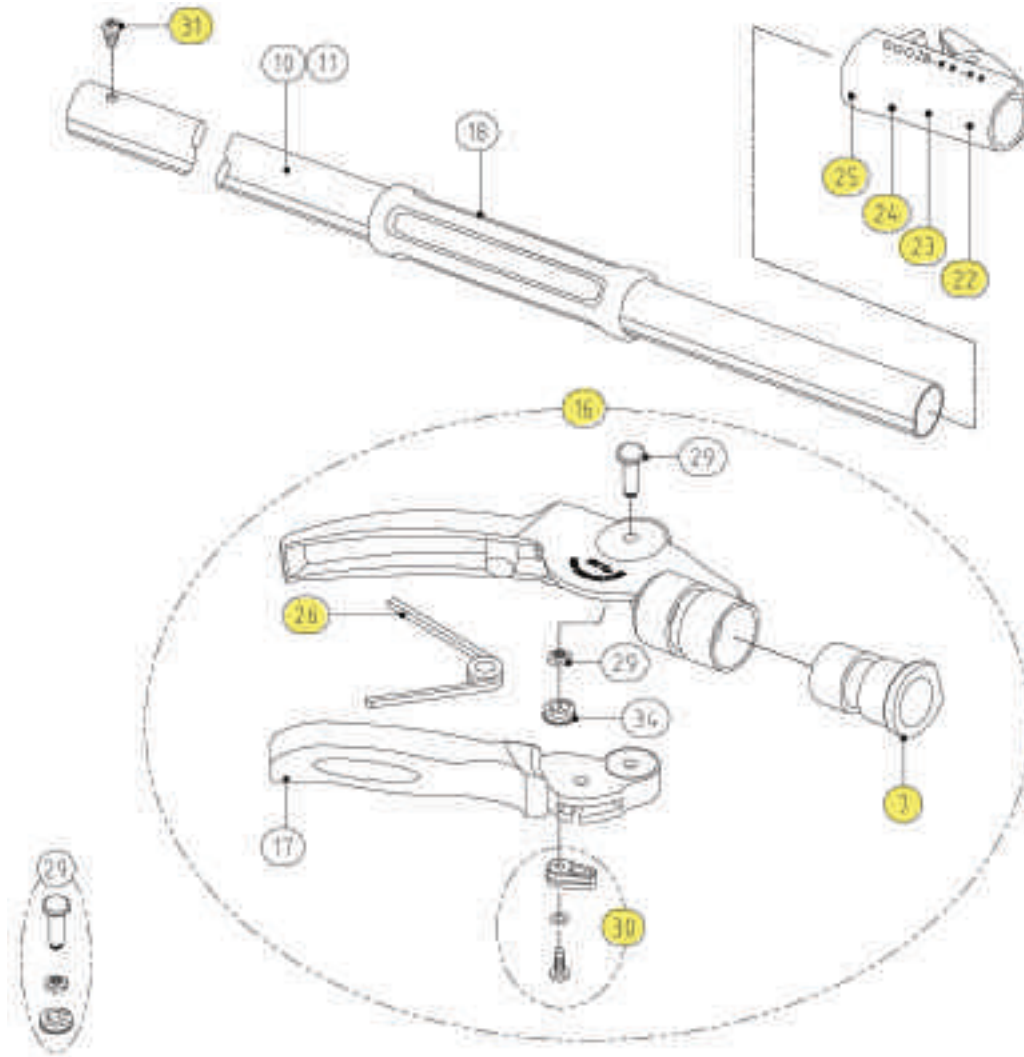

ZR-Series ARS LongReach™ Pruners p 1 of 2

BLADE SETS:

- SP-180ZR1 Replacement Razor Edge Blade Set
- SP-160ZR1 Replacement Cut & Hold Blade Set
- SP-190ZR1 Replacement Shearing Head (Super Trimmer) Blade Set

1.	SP-ZR334	Pivot Bolt for Blade Set	19.	SP-ZR351	Holding device for cutting blade for 160ZR head (includes 2 screws)
2.	SP-LA74	Screw Set connect blade to rod	20.	SP-ZR352	Holding device for counter blade for 160ZR head (includes 2 screws)
3.		Inner case for band set	21.	SP-ZR353	Screws for 160ZR Holding Device (4)
4.		Rod Only for ZR203	27.	SP-ZR203	Steel Band Set for ZR203 (4' - 7')
5.		Rod Only for ZR305	28.	SP-ZR305	Steel Band Set for ZR305 (6' - 10')
6.	SP-LA43	End Cylinder for Rod	32.		Steel Band only for ZR203
8.	SP-ZR340	Upper Pipe for ZR203	33.		Steel Band only for ZR305
9.	SP-ZR341	Upper Pipe for ZR305	35.		Tile Case only
12.	SP-ZR344	Tilt Case Set	36.		Tilt Case fixing plate (no screws)
13.	SP-ZR345	Screws to attach blade to tilt case (2 pcs)			
14.	SP-ZR346	Dial Nut			
15.	SP-ZR347	Screws to attached tilt case to pipe (2 pcs)			

*All highlighted items are available from inventory.
All others are available by Special Order.*

ZR-Series ARS LongReach™ Pruners -p 2 of 2

-
- | | | | | |
|-----|-----------------|---|-----|---------------------------------------|
| 7. | SP-ZR339 | Sleeve for the grip | 29. | Center Bolt & Nut for Handle |
| 10. | | Lower pipe for ZR203 | 30. | SP-ZR380 Handle latch lock set |
| 11. | | Lower pipe for ZR305 | 31. | SP-LA39 Stop Screw |
| 16. | SP-ZR348 | Handle Set (includes everything inside of large circle above) | 34. | Nut cap for Handle |
| 17. | | Handle lever only | | |
| 18. | | Middle grip for pipe | | |
| 22. | SP-ZR354 | Joint case set for 160ZR203 | | |
| 23. | SP-ZR355 | Joint case set for 160ZR305 | | |
| 24. | SP-ZR356 | Joint case set for 180ZR203 | | |
| 25. | SP-ZR357 | Joint case set for 180ZR305 | | |
| 26. | SP-LA101 | Spring for Handle | | |